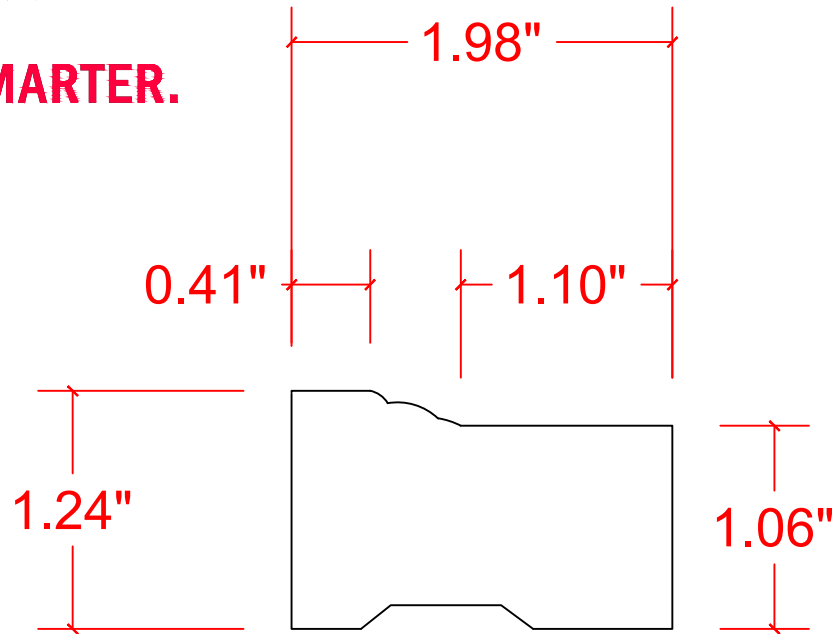

VERSATEX®

TRIM BOARD

TRIM SMARTER.

VERSATEX Building Products, LLC
www.versatex.com
724.857.1111

Brick Mold

Scale: Full

Part No. VER180