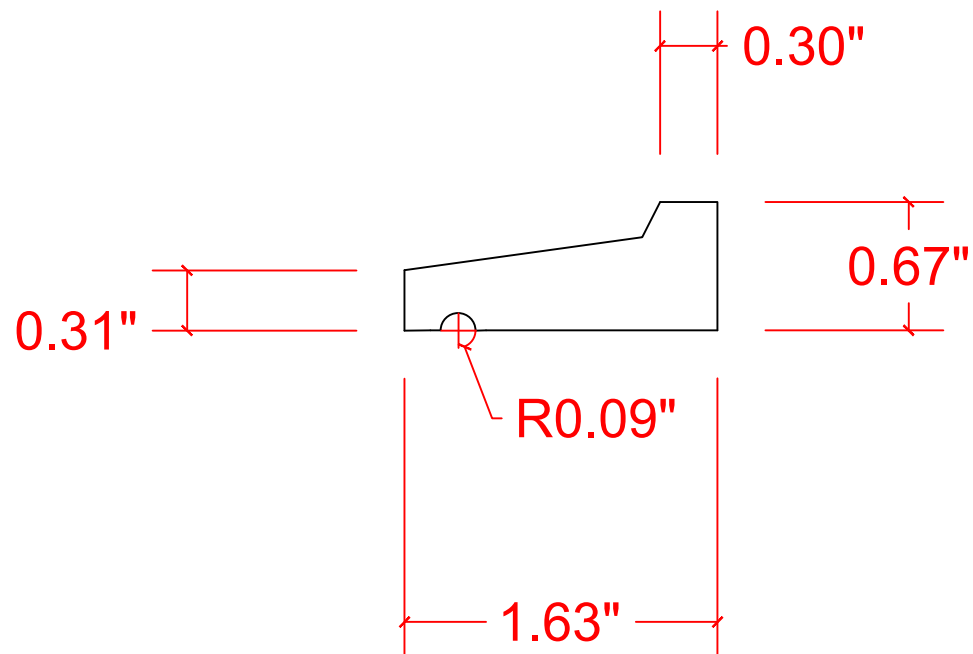

VERSATEX®

TRIM BOARD

TRIM SMARTER.

VERSATEX Building Products, LLC
www.versatex.com
724.857.1111

Drip Cap

Scale: Full

Part No. VER197