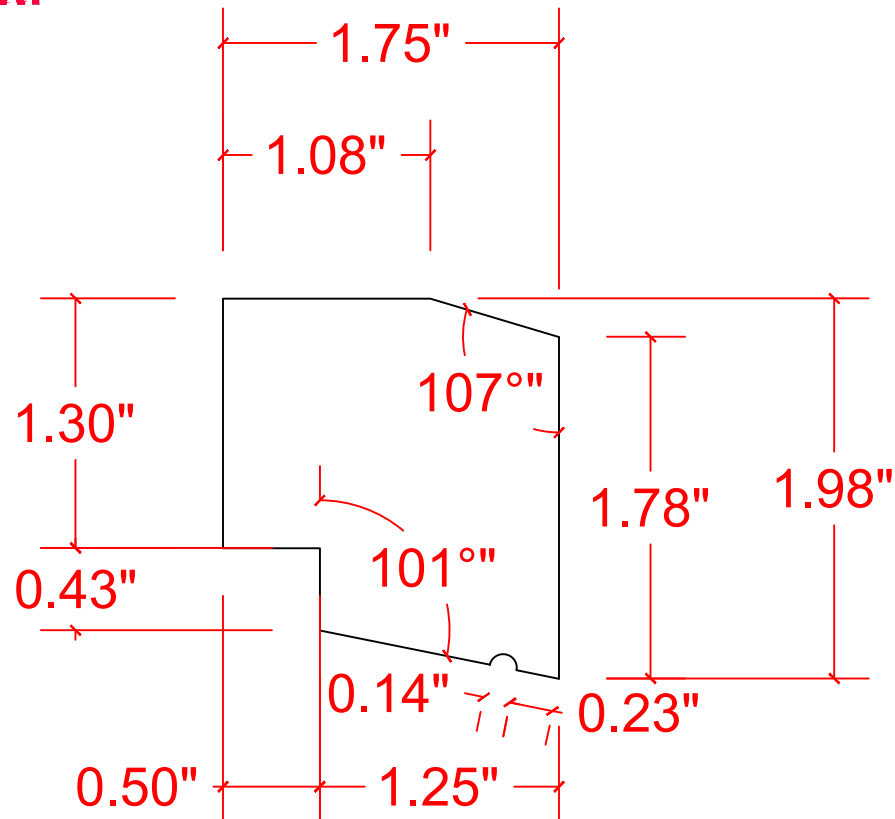

VERSATEX®

TRIM BOARD

TRIM SMARTER.

VERSATEX Building Products, LLC
www.versatex.com
724.857.1111

Historic Sill

Scale: Full

Part No. VERHS02