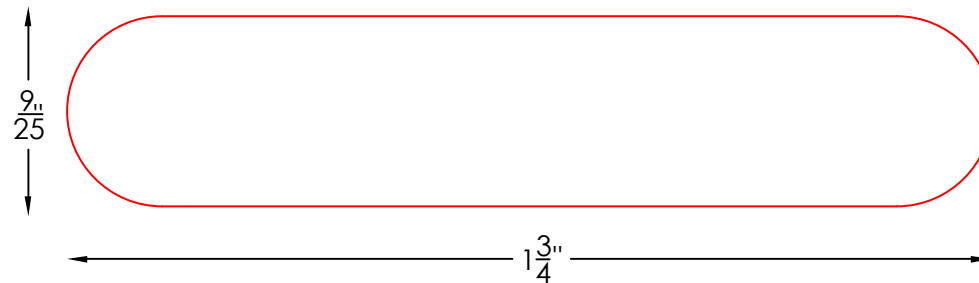

# VERSATEX<sup>®</sup>

TRIM BOARD

TRIM SMARTER.

VERSATEX Building Products, LLC  
www.versatex.com  
724.857.1111

Louver Blades

Scale: NTS

Actual:  $1\frac{3}{4}$ "x $\frac{9}{25}$ "

Part No: PCBLOUVER175