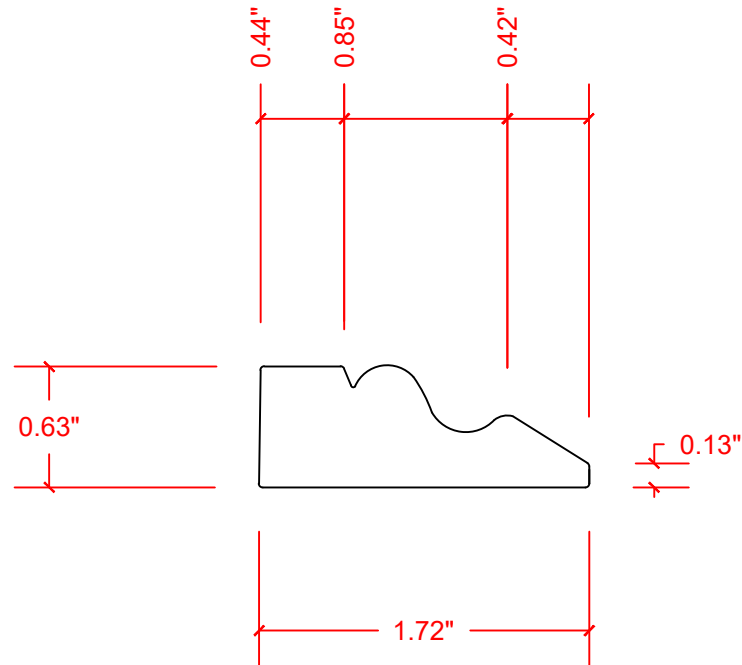

VERSATEX®

TRIM BOARD

TRIM SMARTER.

VERSATEX Building Products, LLC

www.versatex.com

724.857.1111

Panel Mould

Scale: Full

Part No. VER217