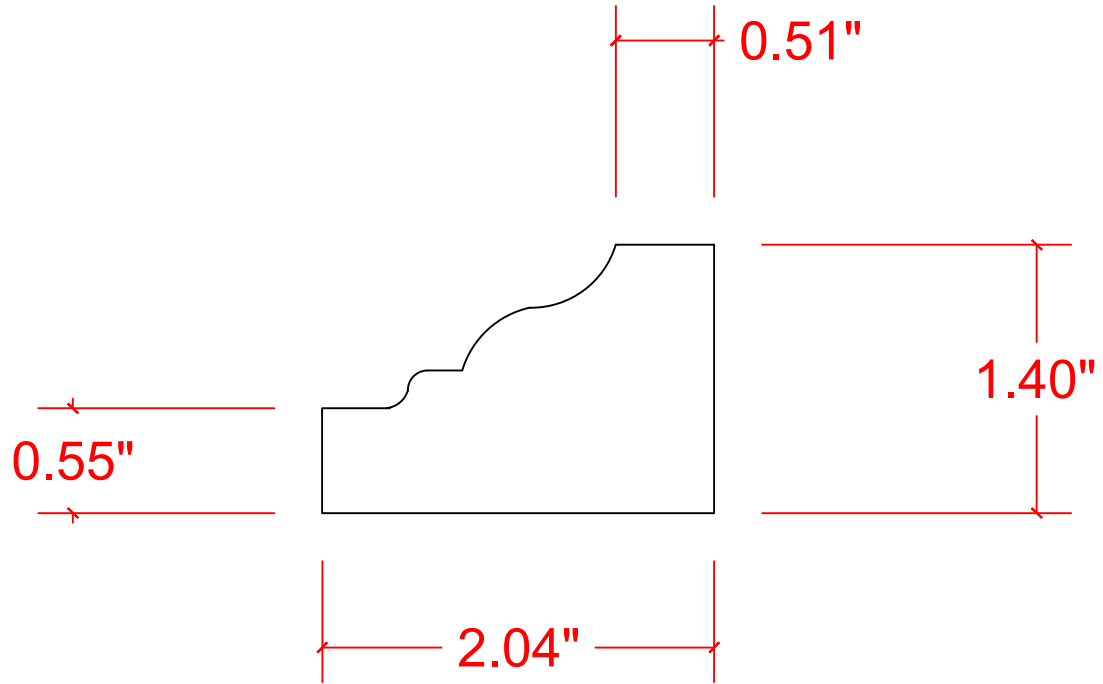

VERSATEX®

TRIM BOARD

TRIM SMARTER.

VERSATEX Building Products, LLC
www.versatex.com
724.857.1111

RAMS CROWN

Scale:FULL

Part No. VERRC01