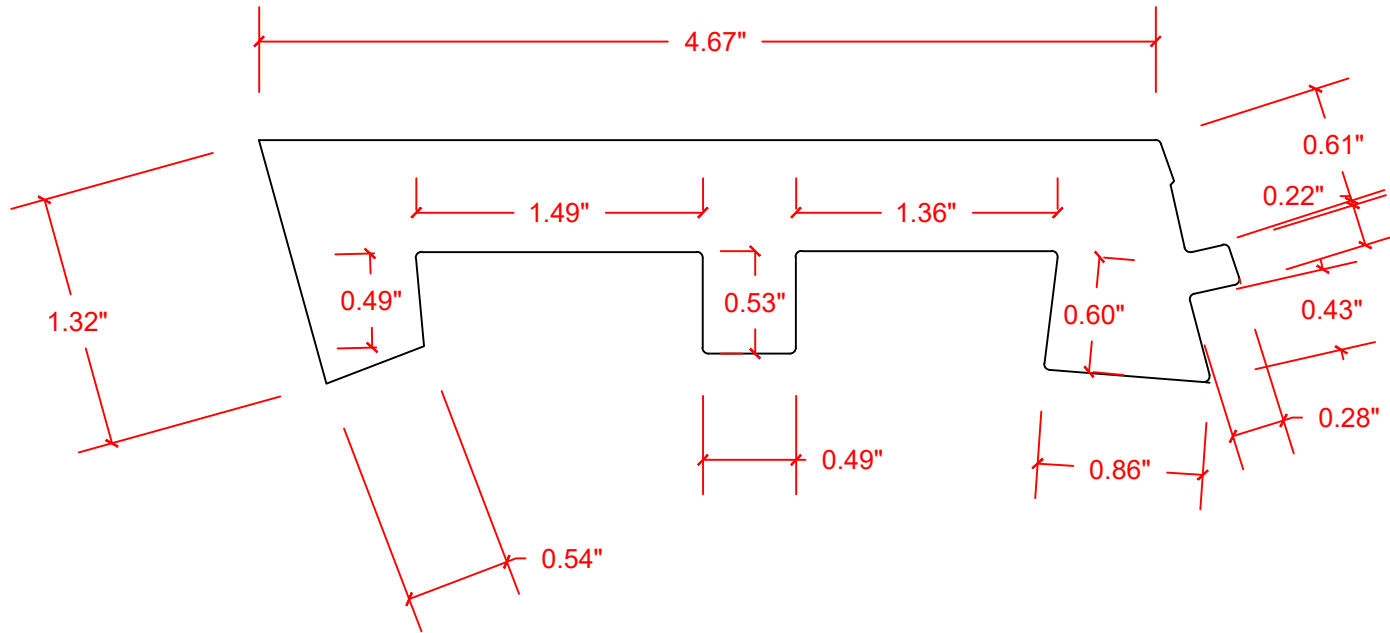

VERSATEX[®]

TRIM BOARD

TRIM SMARTER.

VERSATEX Building Products, LLC
www.versatex.com
724.857.1111

SILL

Scale: 1'=1'

Part No. VERS07