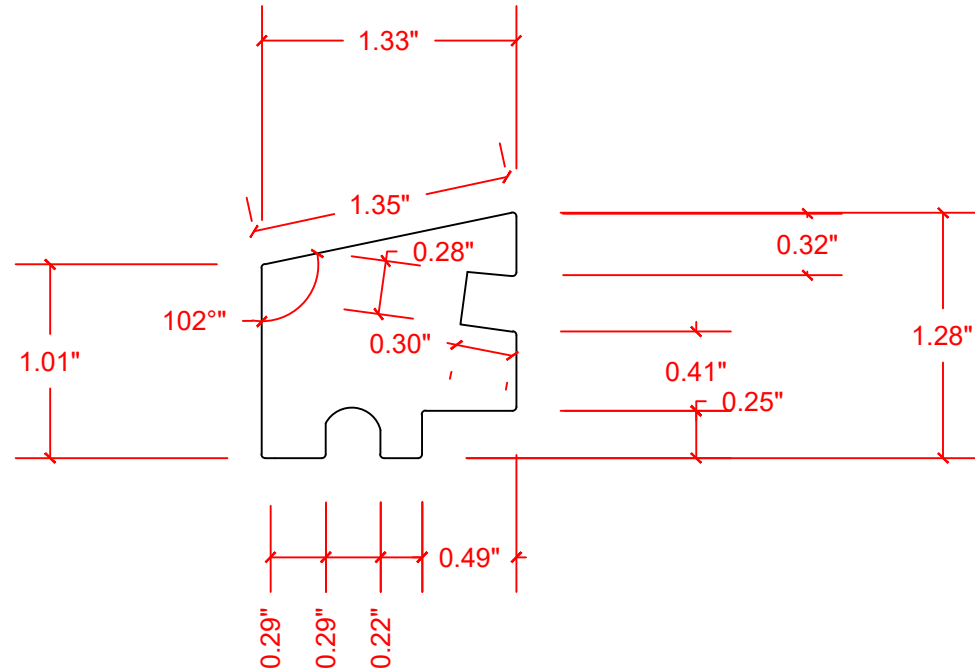

VERSATEX[®]

TRIM BOARD

TRIM SMARTER.

VERSATEX Building Products, LLC

www.versatex.com

724.857.1111

SILL NOSE

Scale:FULL

Part No. VERSN01