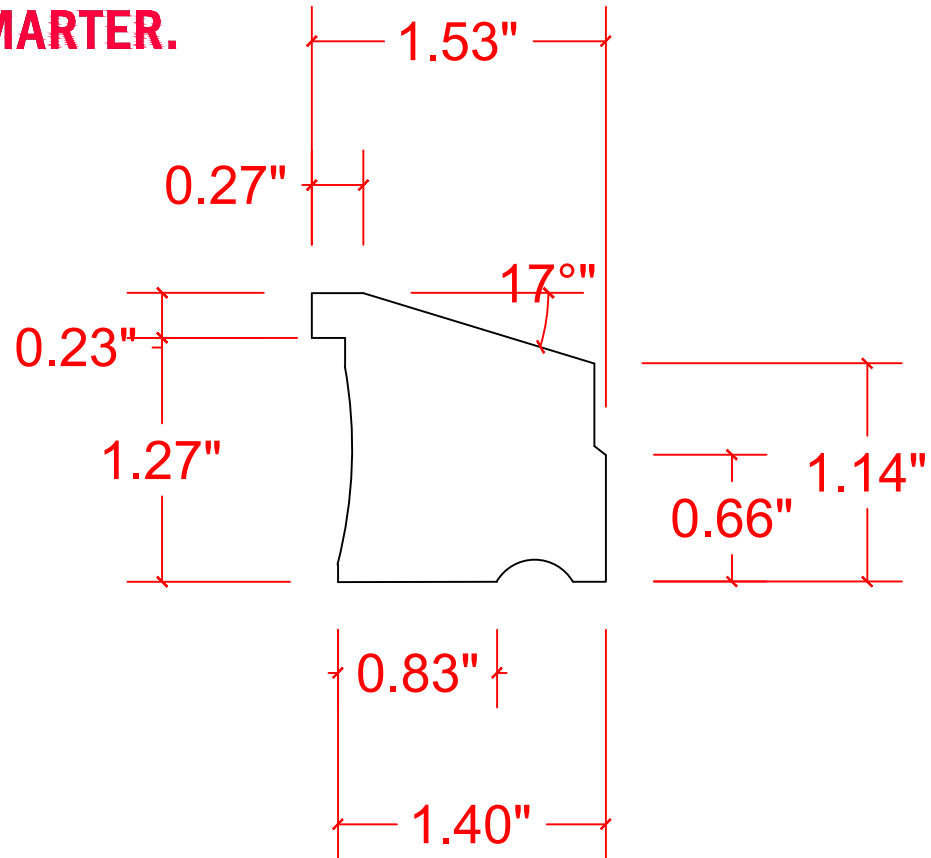

# VERSATEX®

TRIM BOARD

TRIM SMARTER.

VERSATEX Building Products, LLC  
www.versatex.com  
724.857.1111

Sub sill Nose

Scale: Full

Part No. VER282