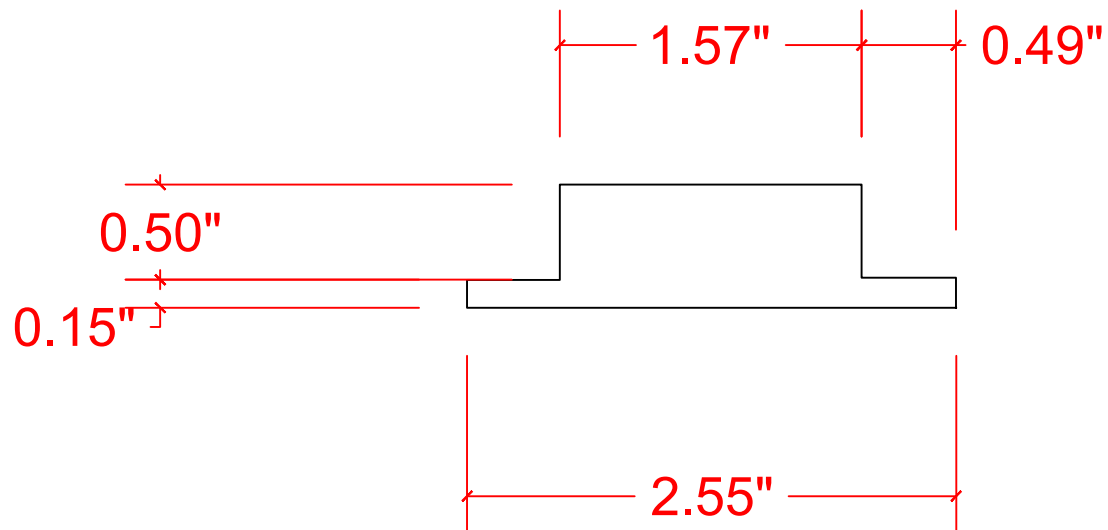

VERSATEX®

TRIM BOARD

TRIM SMARTER.

VERSATEX Building Products, LLC
www.versatex.com
724.857.1111

T-MOULD

Scale: FULL

Part No. VERT01