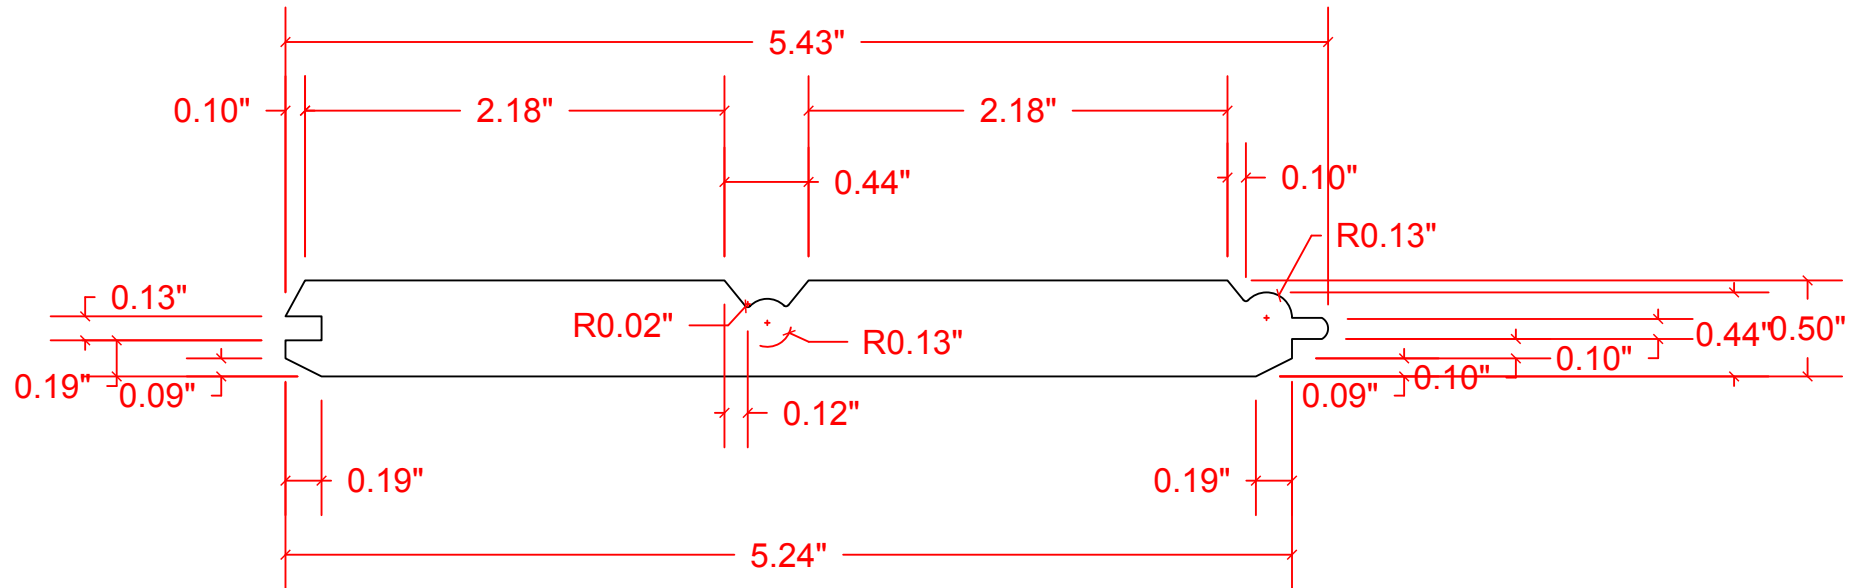

## TRIM BOARD

**TRIM SMARTER.**

VERSATEX Building Products, LLC  
[www.versatex.com](http://www.versatex.com)  
 724.857.1111

**1/2" x 6" BEAD BOARD**

Scale: Full

ACTUAL  
 1/2" X 5-1/2"

Part No. BBSM120618