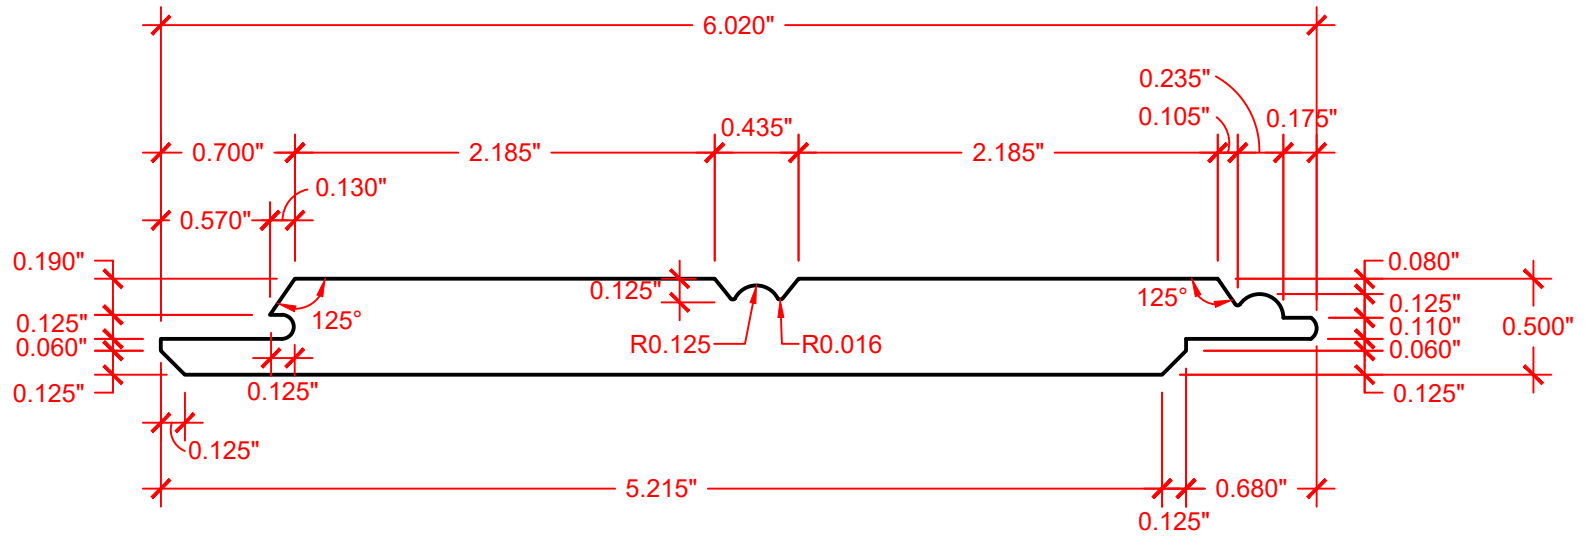

VERSATEX®

BUILDING PRODUCTS

PROFILE:

VERSATEX Building Products

www.versatex.com
724.857.1111

REV 7/24

1/2" X 6" STEALTH BEADBOARD

Scale: 1" = 1"

Actual: 1/2" x 6"

Part NO. STBB120618