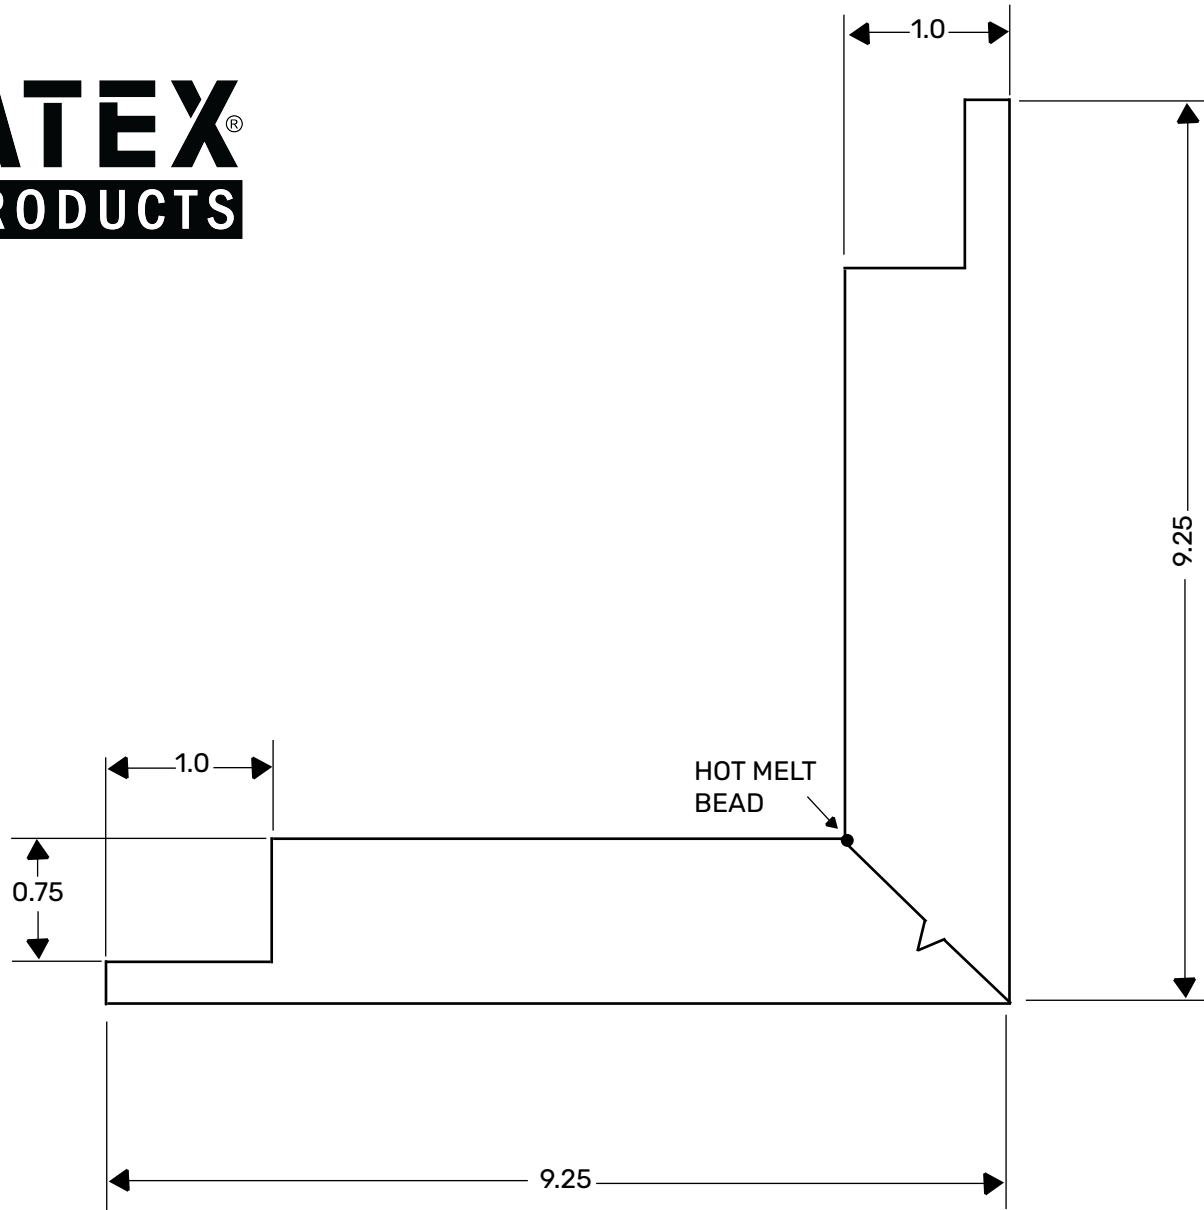

VERSATEX[®]

BUILDING PRODUCTS

VERSATEX Building Products
www.versatex.com
724.857.1111

NOMINAL 5/4" X 10"
STEALTH CORNER

Scale: NTS Actual:
1" X 9 1/4"

Part NO. SCRSM/TR541020