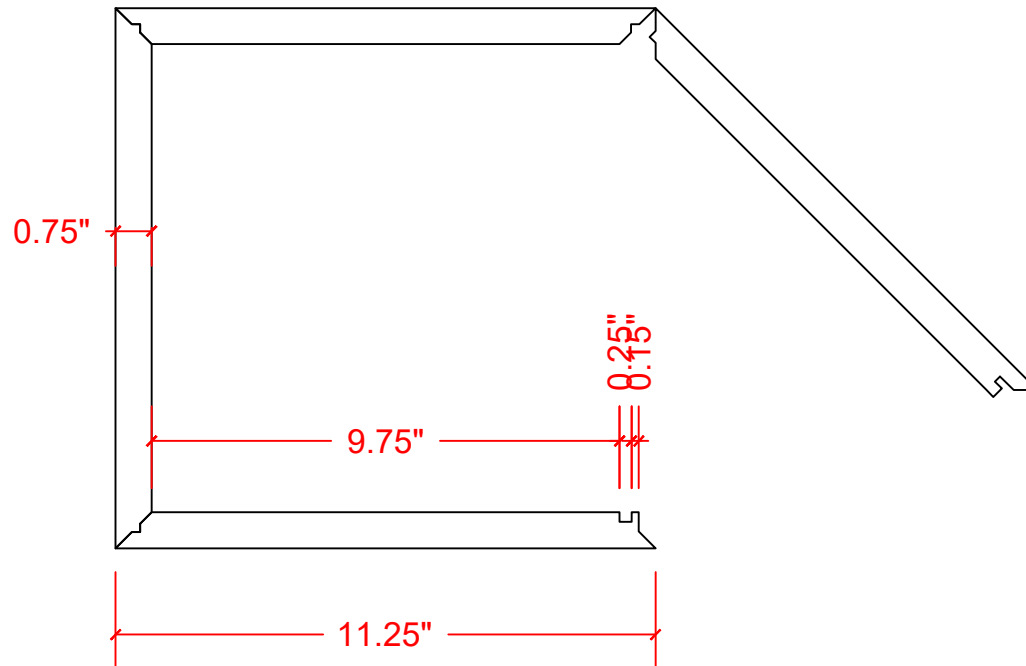

VERSATEX[®]

TRIM BOARD

TRIM SMARTER.

VERSATEX Building Products, LLC
www.versatex.com
724.857.1111

NOMINAL 1" X 12" X 12" VERSAWRAP

Scale: 3"=1' ACTUAL INSIDE
9-3/4" X 9-3/4"

Part No. VW121212