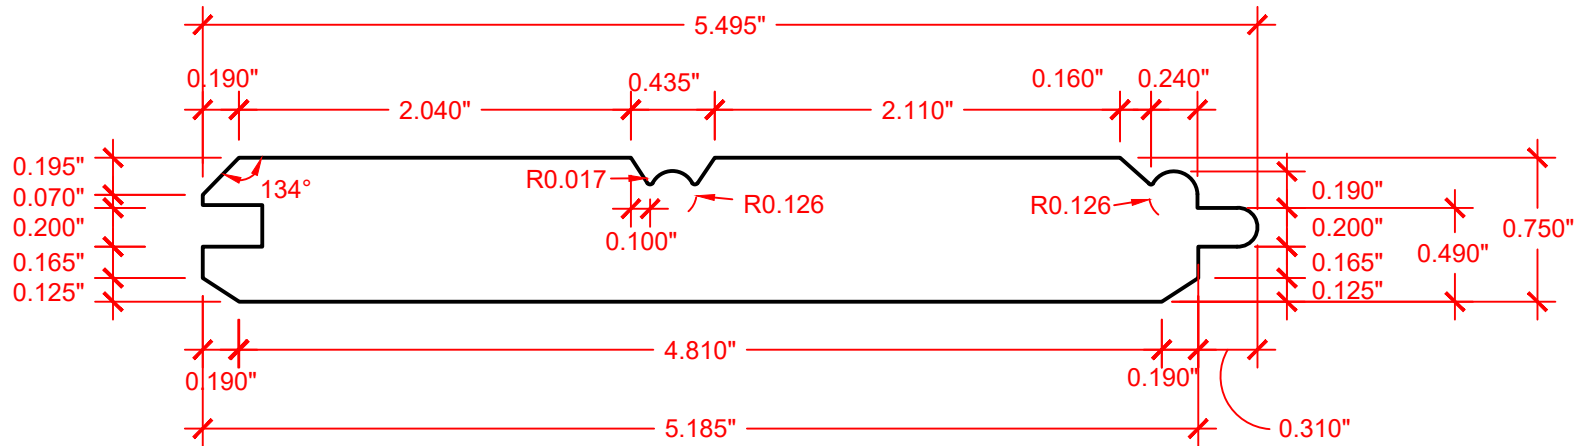

## BUILDING PRODUCTS

**PROFILE:**

VERSATEX Building Products

www.versatex.com  
724.857.1111

REV 7/24

1" X 6" BEADBOARD

Scale: 1" = 1"

Actual: 3/4" x 5 1/2"