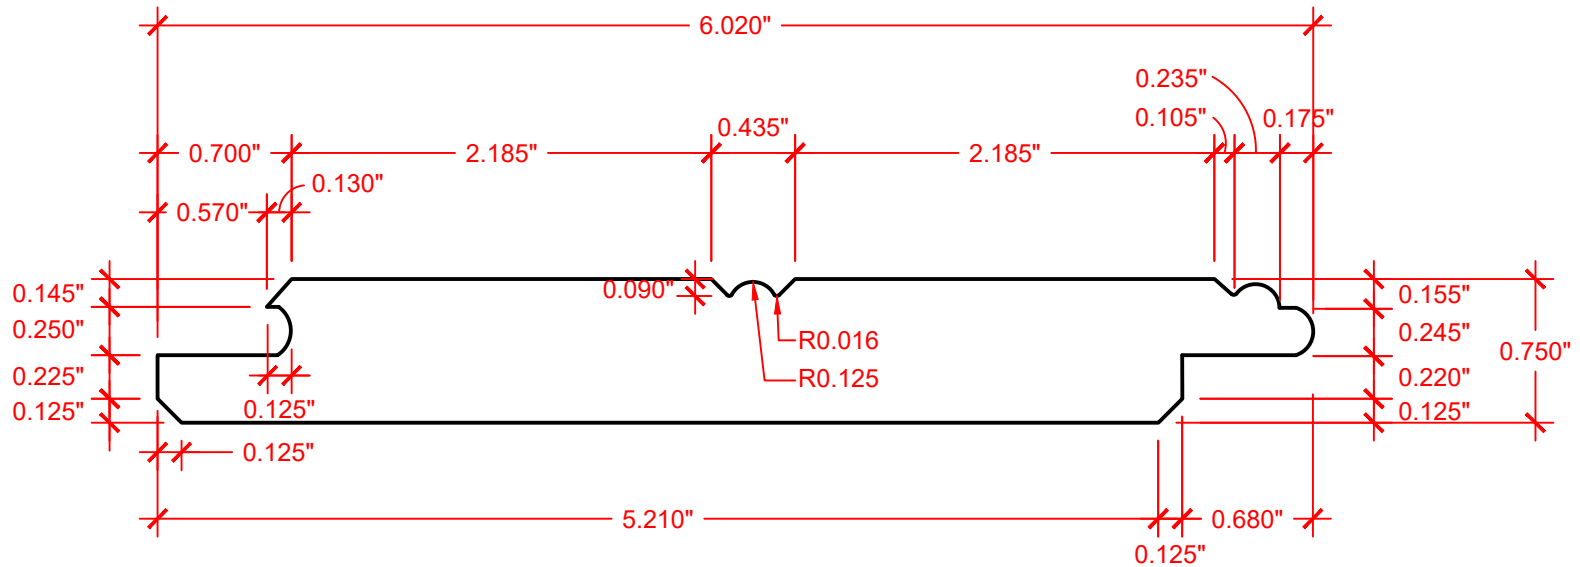

## BUILDING PRODUCTS

**PROFILE:**

VERSATEX Building Products

www.versatex.com  
724.857.1111

REV 7/24

1" X 6" STEALTH BEADBOARD

Scale: 1" = 1"

Actual: 3/4" x 6"