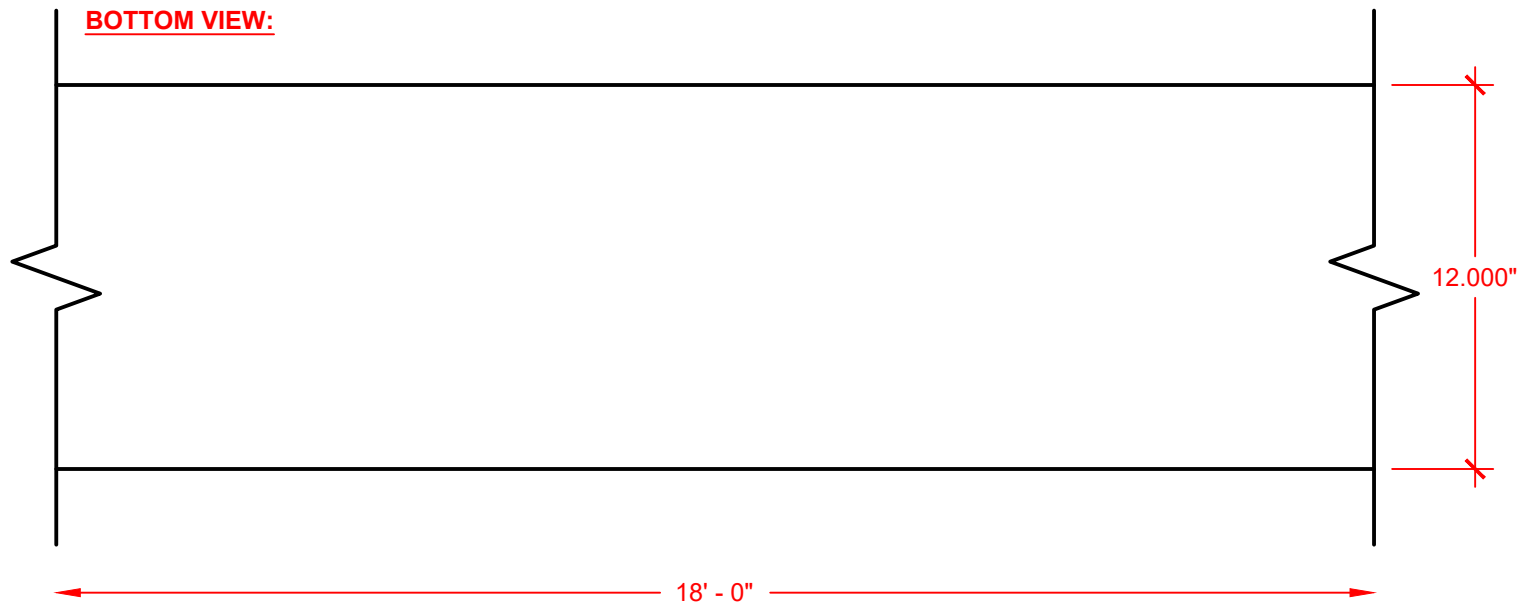

VERSATEX[®]

BUILDING PRODUCTS

VERSATEX Building Products

www.versatex.com
724.857.1111

REV 7/24

1/2" X 12" SOLID SOFFIT

Scale: 1" = 6"

Actual: 1/2" x 12"

Part NO. SFS121218