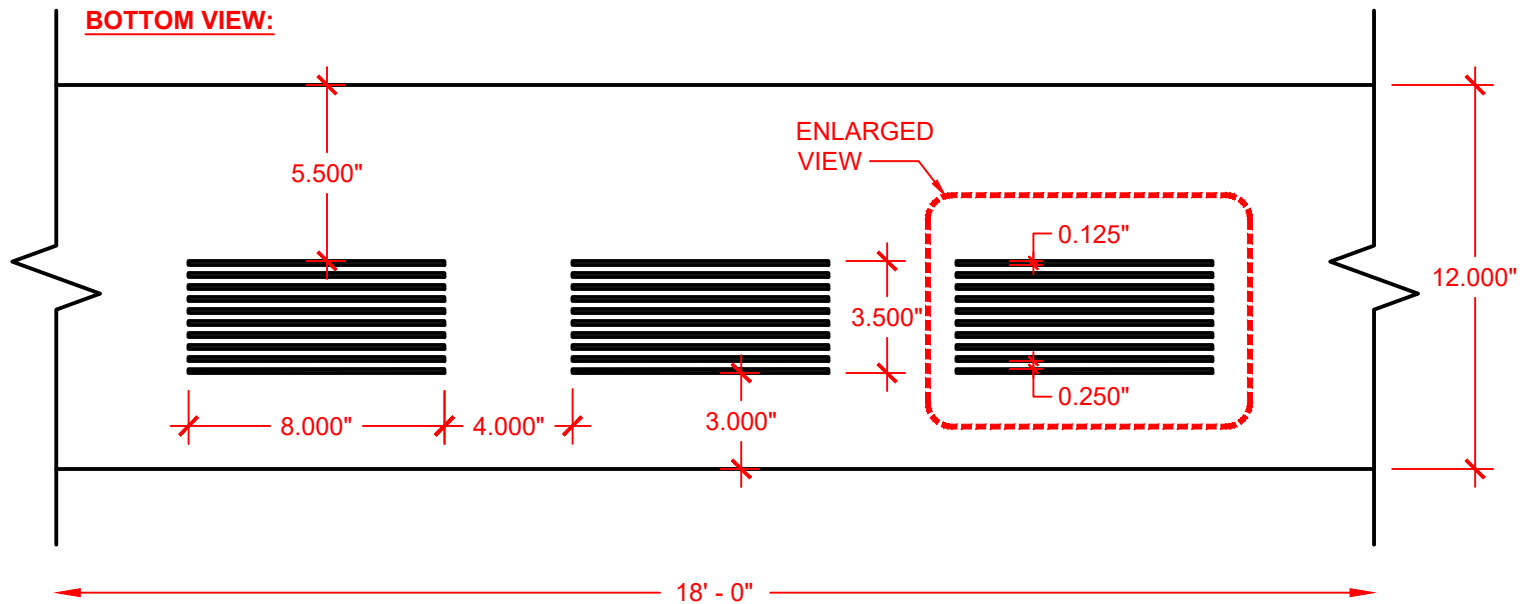

VERSATEX® BUILDING PRODUCTS

ENLARGED VIEW: 1" = 3"

VERSATEX Building Products

www.versatex.com
724.857.1111

REV 7/24

1/2" X 12" VENTED SOFFIT

Scale: 1" = 6"

Actual: 1/2" x 12"

Part NO. SFV121218