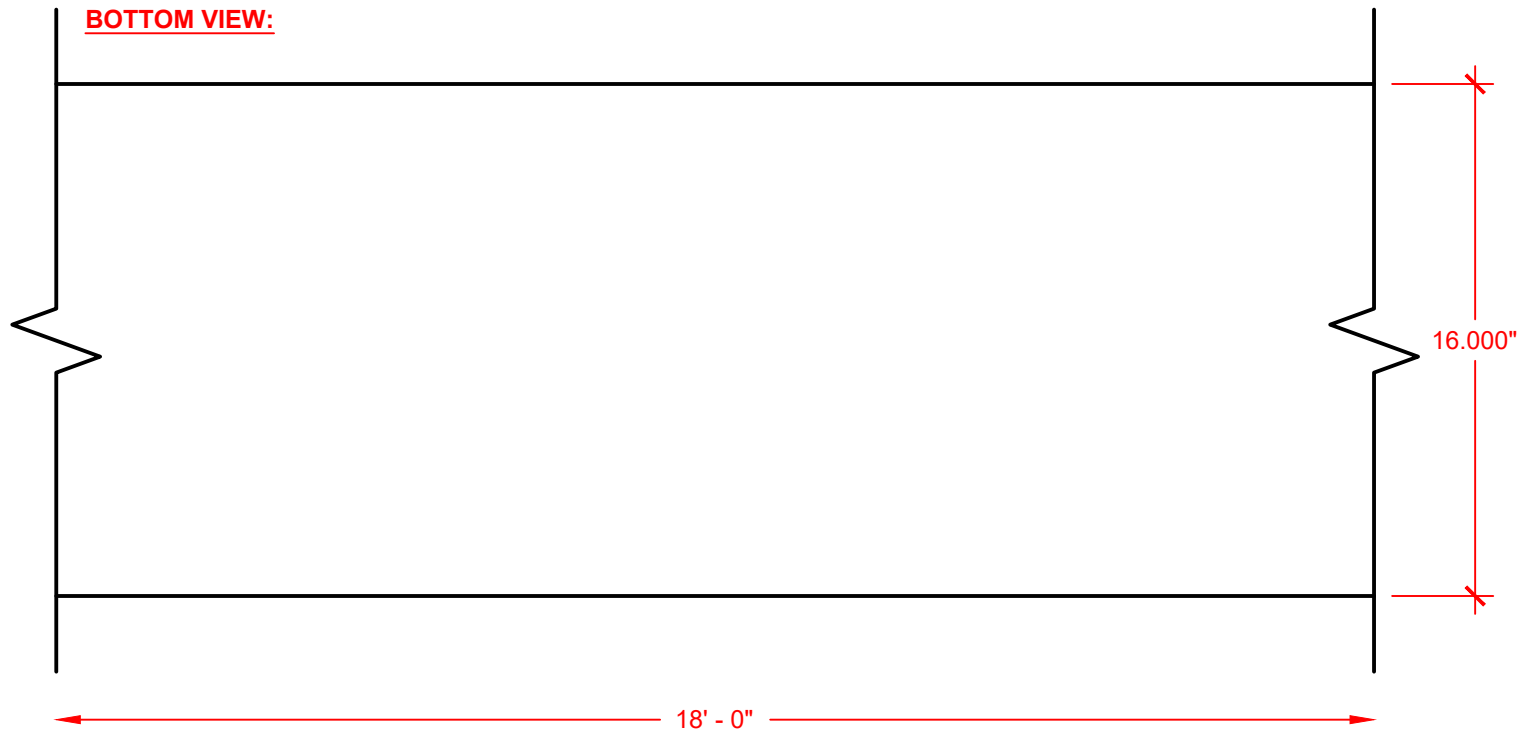

# VERSATEX<sup>®</sup>

**BUILDING PRODUCTS**

**VERSATEX Building Products**

www.versatex.com  
724.857.1111

REV 7/24

1/2" X 16" SOLID SOFFIT

Scale: 1" = 6"

Actual: 1/2" x 16"

Part NO. SFS161218