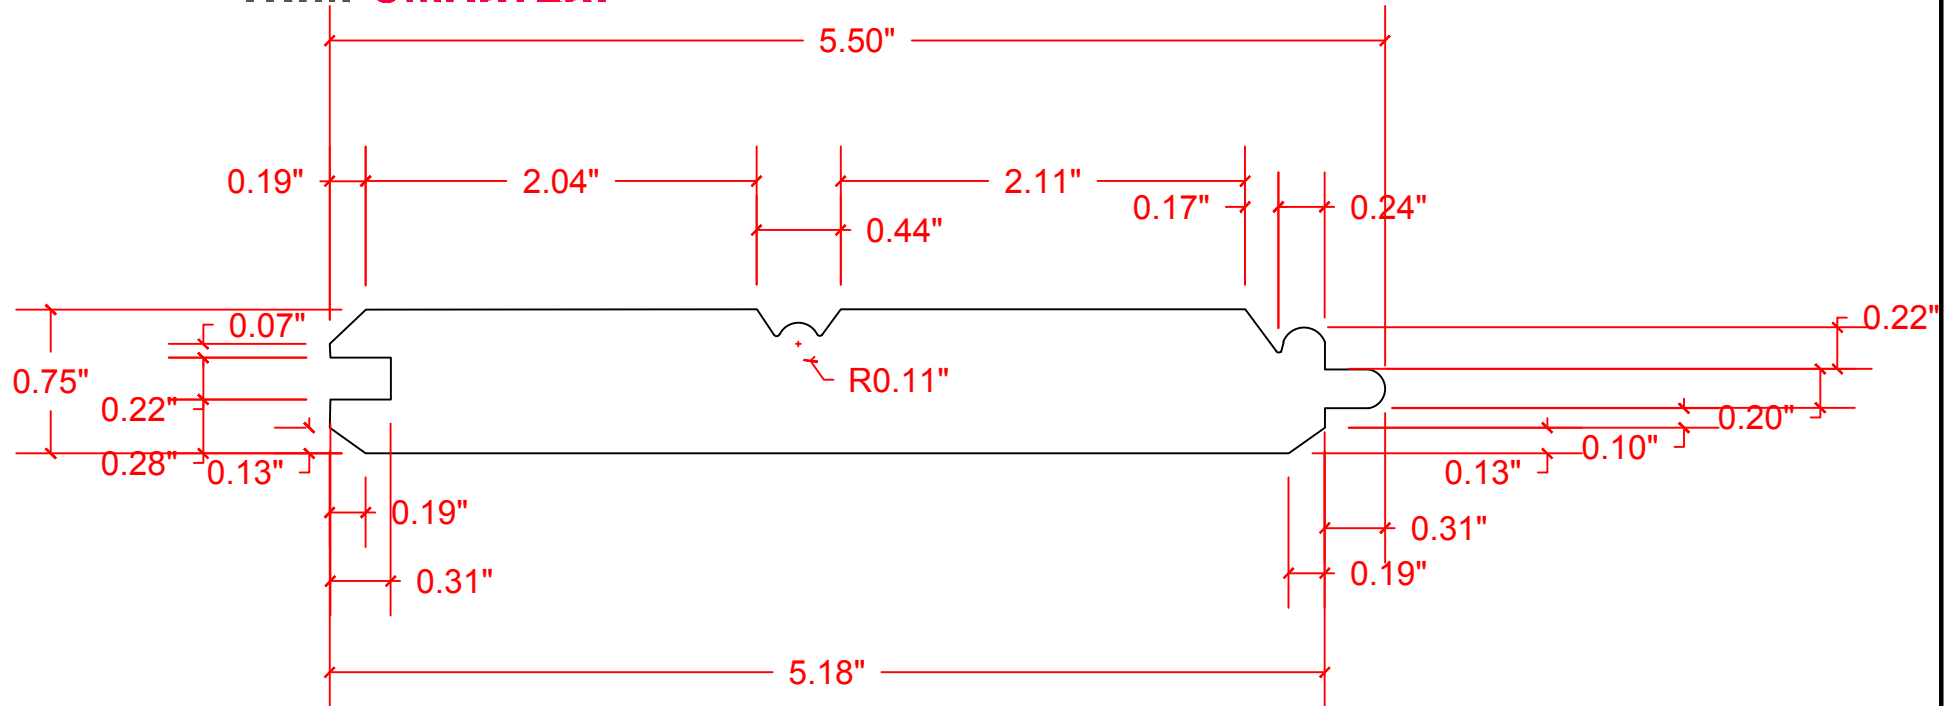

VERSATEX®

TRIM BOARD

TRIM SMARTER.

VERSATEX Building Products, LLC
www.versatex.com
 724.857.1111

1" x 6" BEADBOARD

Scale: Full

ACTUAL
 3/4" X 5-1/2"

Part No. BBSM010618