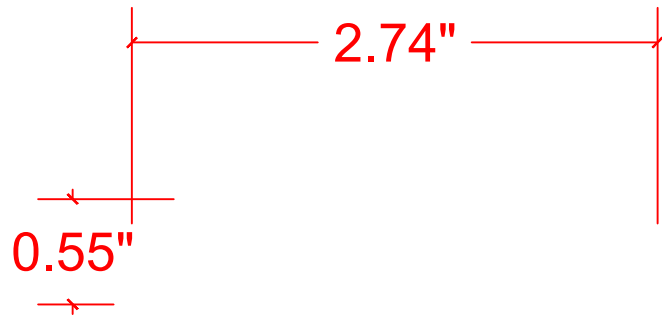

VERSATEX®
BUILDING PRODUCTS

VERSATEX Building Products
www.versatex.com
724.857.1111

3" Crown

Scale: Full | 3"

Part No. VER52