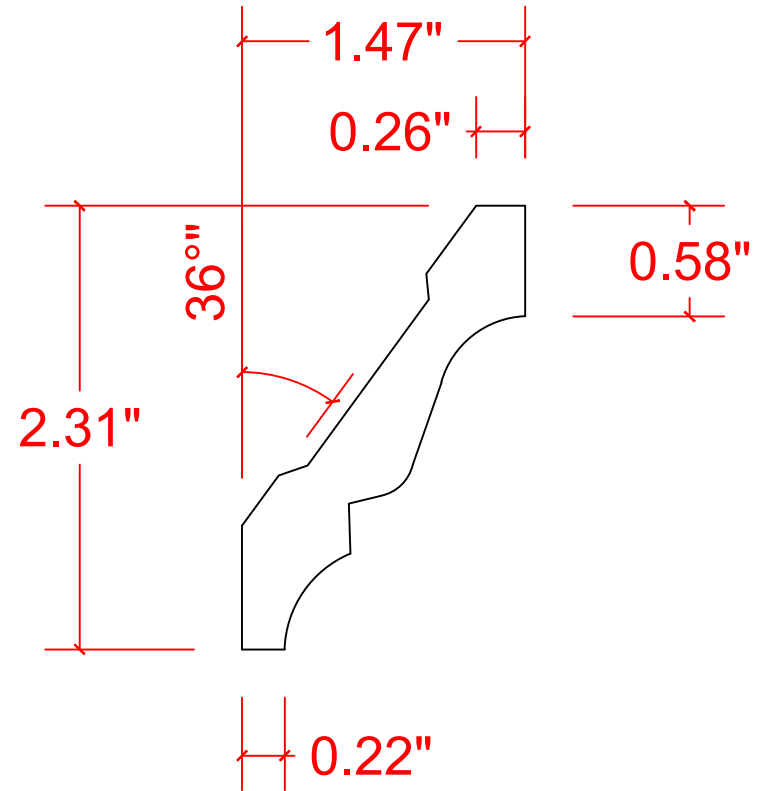

VERSATEX®
BUILDING PRODUCTS

VERSATEX Building Products
www.versatex.com
724.857.1111

3" Crown

Scale: Full | 3"

Part No. VER52