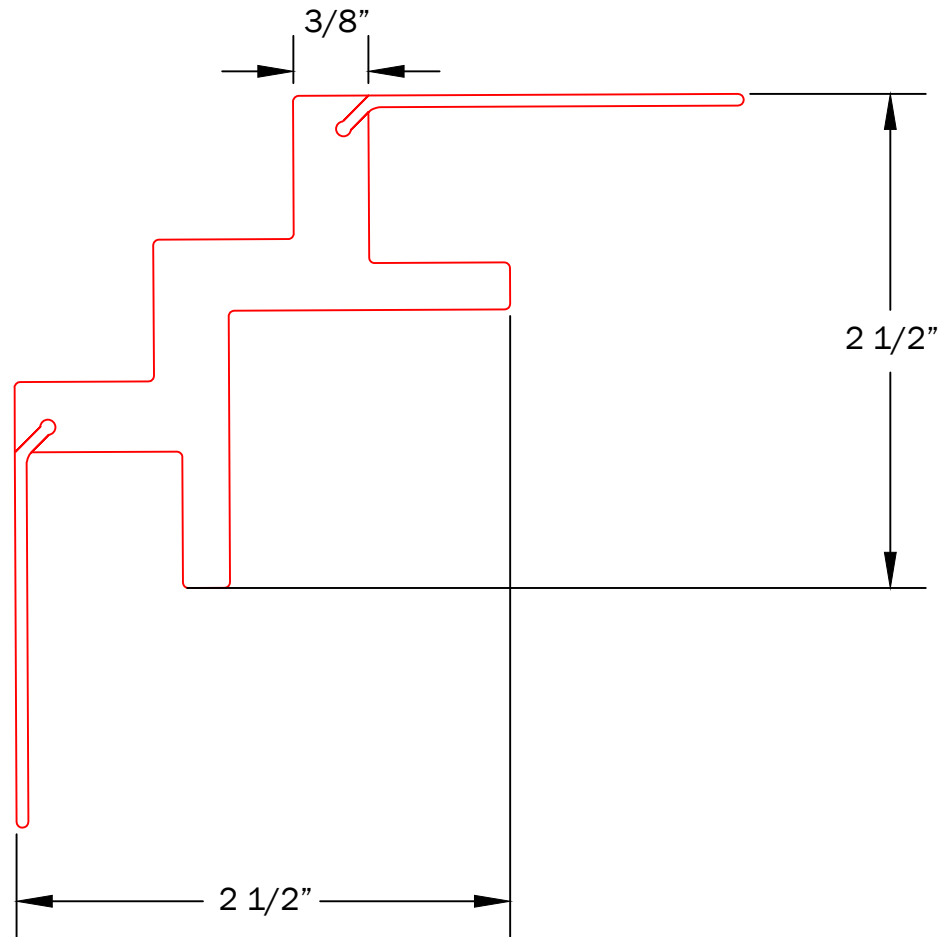

VERSATEX®
BUILDING PRODUCTS

VERSATEX Building Products

www.versatex.com

(724) 857-1111

3" Stealth HF Inside Corner

Length: 20'

Scale: NTS

Part No. PAINSIDECORNER