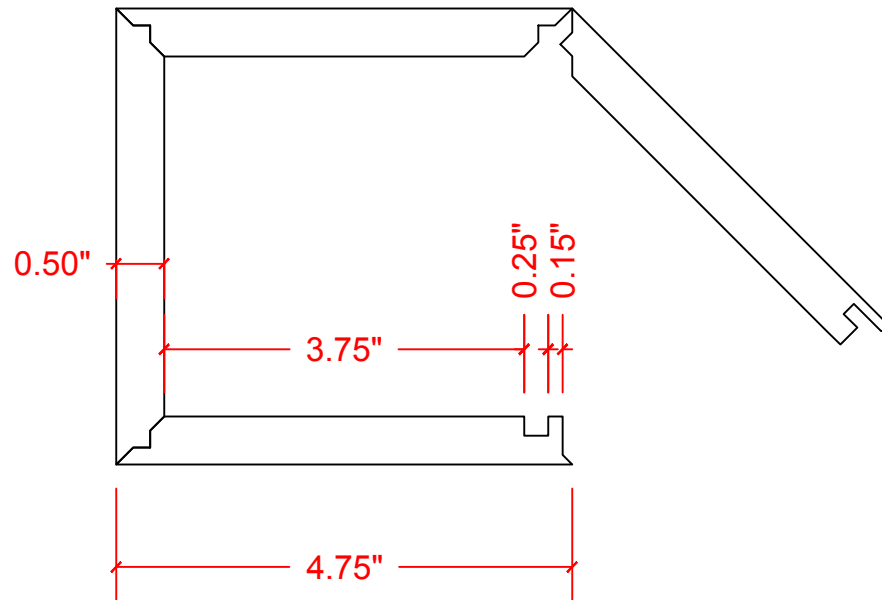

VERSATEX[®]

TRIM BOARD

TRIM SMARTER.

AVAILABLE IN 8'6" AND 10' LENGTHS

VERSATEX Building Products, LLC
www.versatex.com
724.857.1111

NOMINAL
4" X 4" VERSAWRAP

Scale: 6"=1' ACTUAL INSIDE
3-3/4" X 3-3/4"

Part No. VW040486/10