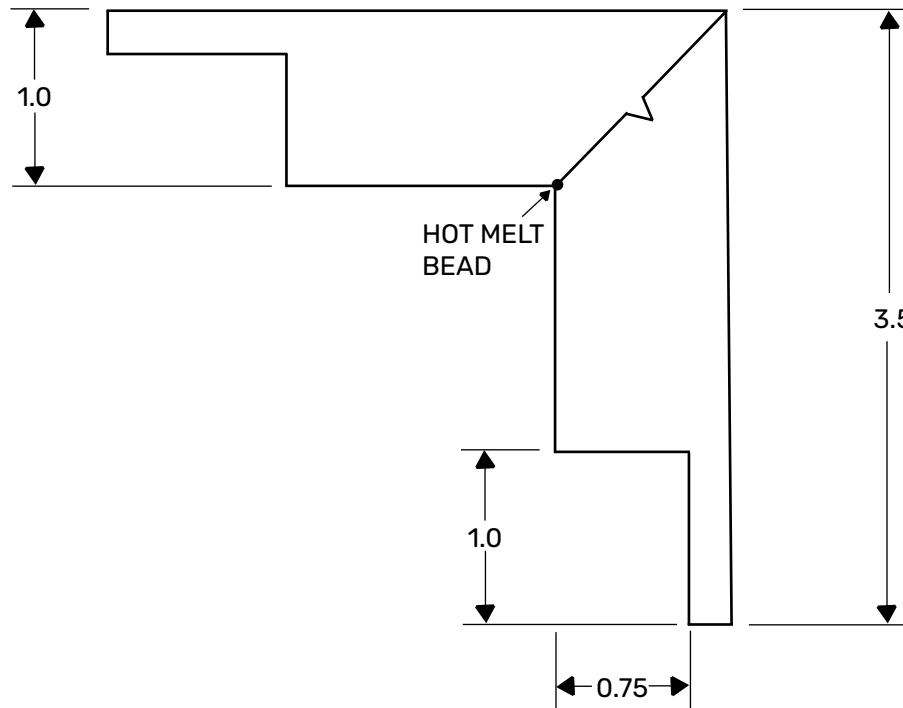

VERSATEX[®]

BUILDING PRODUCTS

VERSATEX Building Products
www.versatex.com
724.857.1111

NOMINAL 5/4" X 4"
STEALTH CORNER

Scale: NTS Actual:
1" X 3 1/2"

Part NO. SCRSM/TR5404