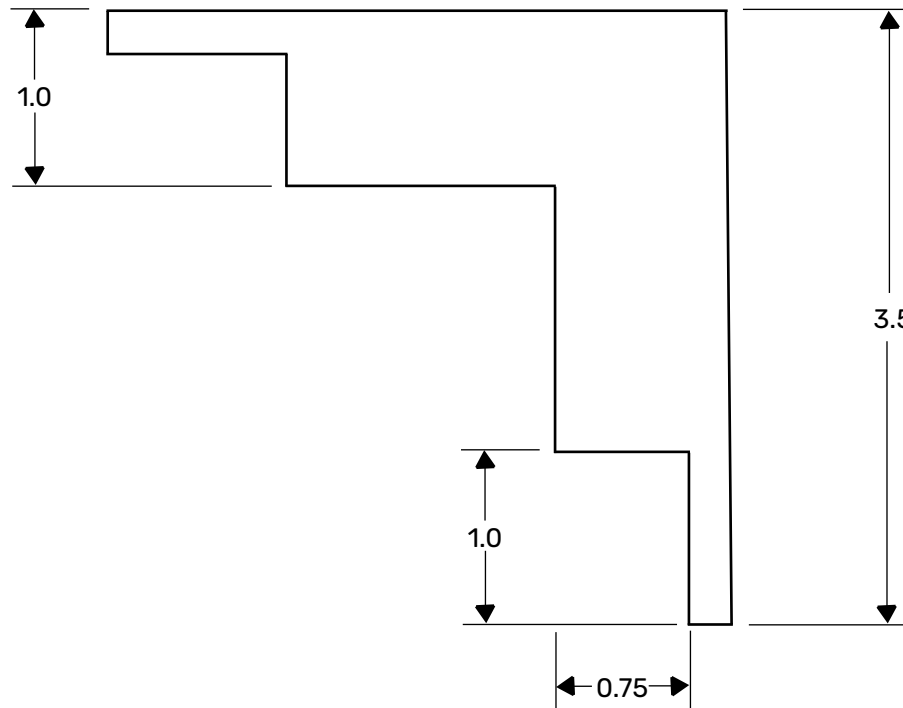

# VERSATEX<sup>®</sup>

**BUILDING PRODUCTS**

VERSATEX Building Products  
www.versatex.com  
724.857.1111

**4" STEALTH CORNER**

Scale: NTS      Actual:  
**1" X 3 1/2"**

Part NO.    SCRSM5404