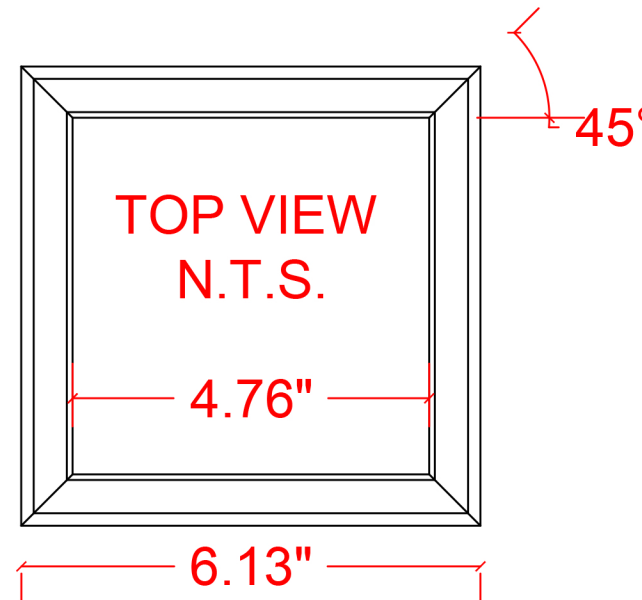

VERSATEX[®]

BUILDING PRODUCTS

NOTE:
KIT CONSISTS OF:
4-BASE CAP PIECES AS SHOWN
4- CONNECTORS

VERSATEX Building Products
www.versatex.com
724.857.1111

BASE CAP MOULDING KIT FOR 4"
VERSAWRAP

Scale: 6"=1'

ACTUAL INSIDE
4-3/4" X 4-3/4"

Part No. VM4"TRIMKITBASE

VERSATEX[®]
BUILDING PRODUCTS

NOTE:
KIT CONSISTS OF:
4-BASE CAP PIECES AS SHOWN
4- CONNECTORS

VERSATEX Building Products
www.versatex.com
724.857.1111

BASE CAP MOULDING KIT FOR 4"
VERSAWRAP

Scale: FULL ACTUAL INSIDE
4-3/4" X 4-3/4"

Part No. VM4"TRIMKITBASE