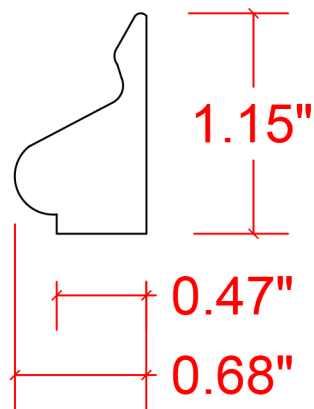

# VERSATEX<sup>®</sup>

**BUILDING PRODUCTS**

NOTE:  
KIT CONSISTS OF:  
4-BASE CAP PIECES AS SHOWN  
4- CONNECTORS

VERSATEX Building Products  
[www.versatex.com](http://www.versatex.com)  
724.857.1111

BASE CAP MOULDING KIT FOR 4"  
VERSAWRAP

Scale: 6"=1'

ACTUAL INSIDE  
4-3/4" X 4-3/4"

Part No. VM4"TRIMKITBASE