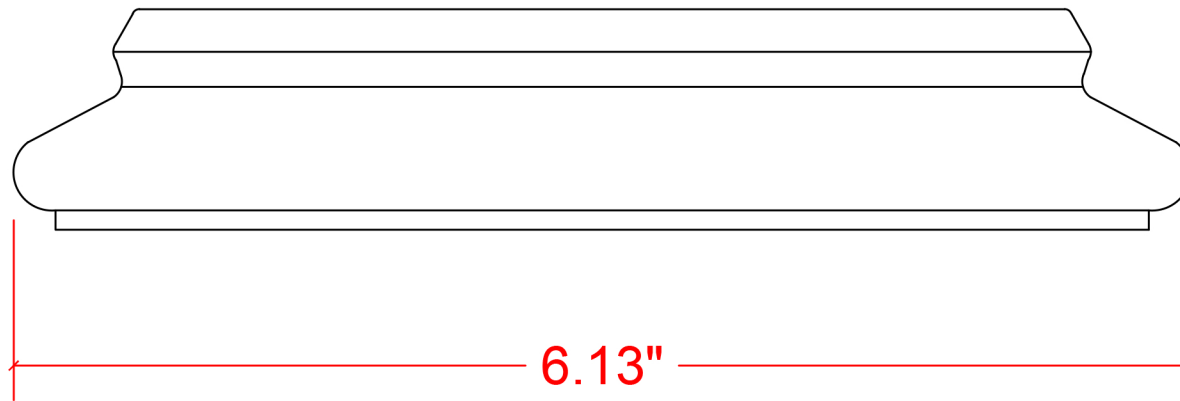

VERSATEX[®]

BUILDING PRODUCTS

NOTE:
KIT CONSISTS OF:
4-BASE CAP PIECES AS SHOWN
4- CONNECTORS

VERSATEX Building Products
www.versatex.com
724.857.1111

BASE CAP MOULDING KIT FOR 4"
VERSAWRAP

Scale: 6"=1'

ACTUAL INSIDE
4-3/4" X 4-3/4"

Part No. VM4"TRIMKITBASE

VERSATEX[®]
BUILDING PRODUCTS

NOTE:
KIT CONSISTS OF:
4-BASE CAP PIECES AS SHOWN
4- CONNECTORS

VERSATEX Building Products
www.versatex.com
724.857.1111

BASE CAP MOULDING KIT FOR 4"
VERSAWRAP

Scale: FULL ACTUAL INSIDE
4-3/4" X 4-3/4"

Part No. VM4"TRIMKITBASE