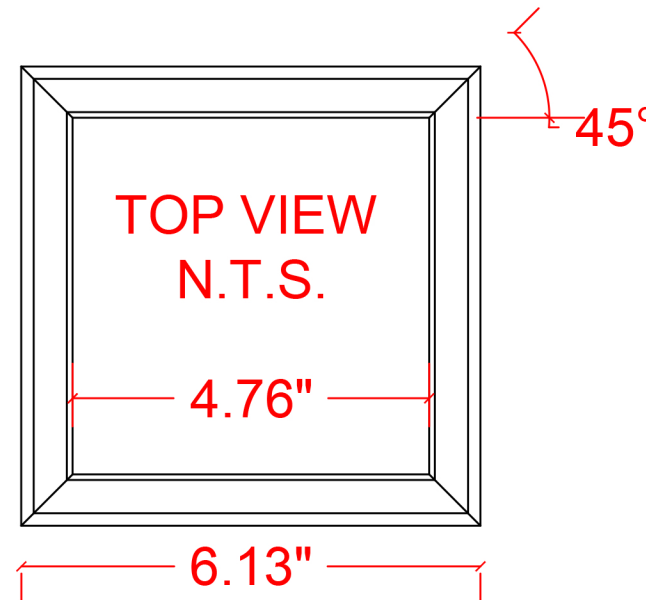

# VERSATEX<sup>®</sup>

**BUILDING PRODUCTS**

NOTE:  
KIT CONSISTS OF:  
4-BASE CAP PIECES AS SHOWN  
4- CONNECTORS

VERSATEX Building Products  
[www.versatex.com](http://www.versatex.com)  
724.857.1111

BASE CAP MOULDING KIT FOR 4"  
VERSAWRAP

Scale: 6"=1'

ACTUAL INSIDE  
4-3/4" X 4-3/4"

Part No. VM4"TRIMKITBASE