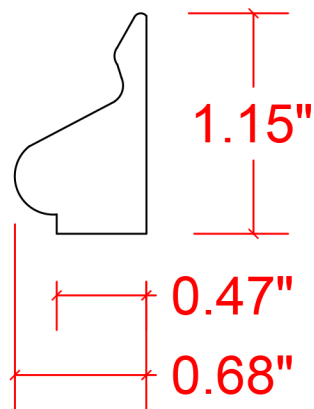

VERSATEX[®]

BUILDING PRODUCTS

NOTE:
KIT CONSISTS OF:
4-BASE CAP PIECES AS SHOWN
4- CONNECTORS

VERSATEX Building Products
www.versatex.com
724.857.1111

BASE CAP MOULDING KIT FOR 4"
VERSAWRAP

Scale: 6"=1'

ACTUAL INSIDE
4-3/4" X 4-3/4"

Part No. VM4"TRIMKITBASE

VERSATEX[®]
BUILDING PRODUCTS

NOTE:
KIT CONSISTS OF:
4-BASE CAP PIECES AS SHOWN
4- CONNECTORS

VERSATEX Building Products
www.versatex.com
724.857.1111

BASE CAP MOULDING KIT FOR 4"
VERSAWRAP

Scale: FULL ACTUAL INSIDE
4-3/4" X 4-3/4"

Part No. VM4"TRIMKITBASE