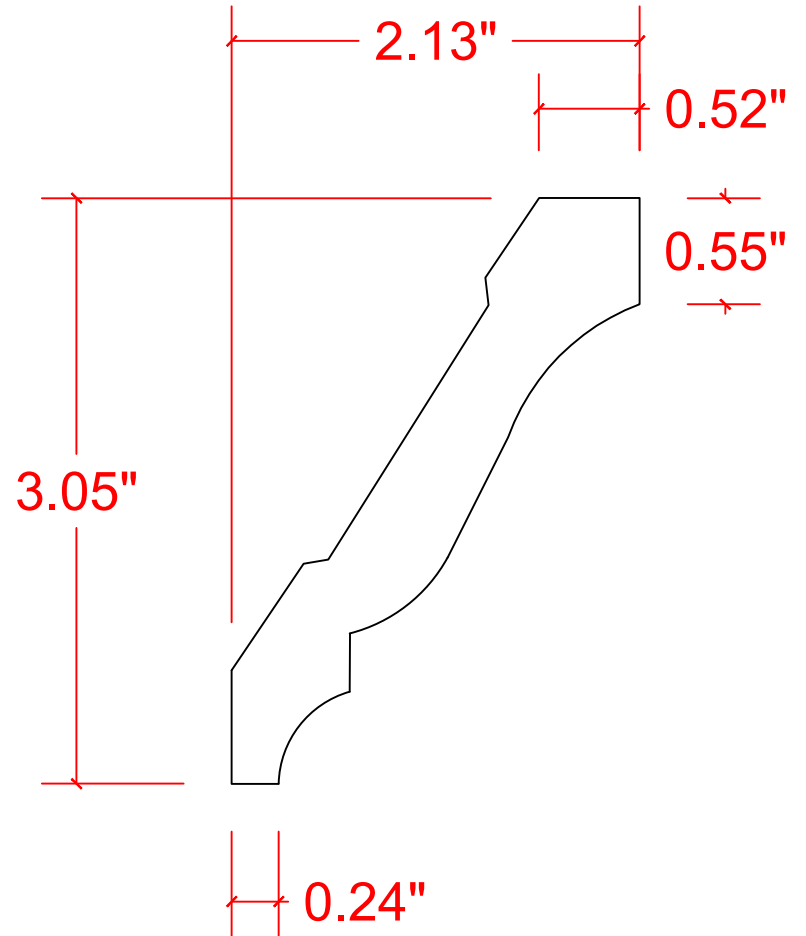

VERSATEX[®]
BUILDING PRODUCTS

VERSATEX Building Products
www.versatex.com
724.857.1111

4" Crown

Scale: Full | 4"

Part No. VER49