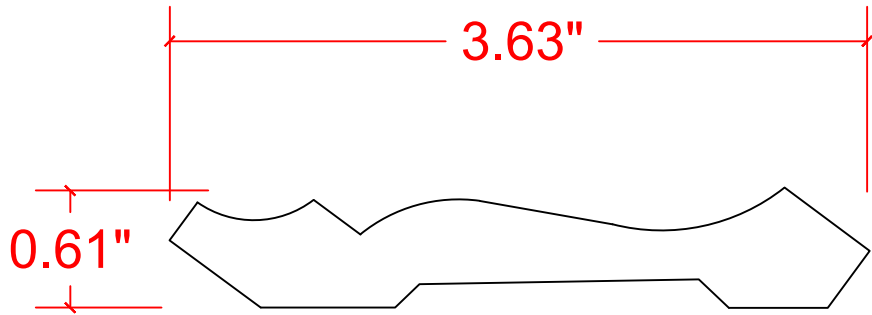

VERSATEX[®]
BUILDING PRODUCTS

VERSATEX Building Products
www.versatex.com
724.857.1111

4" Crown

Scale: Full | 4"

Part No. VER49