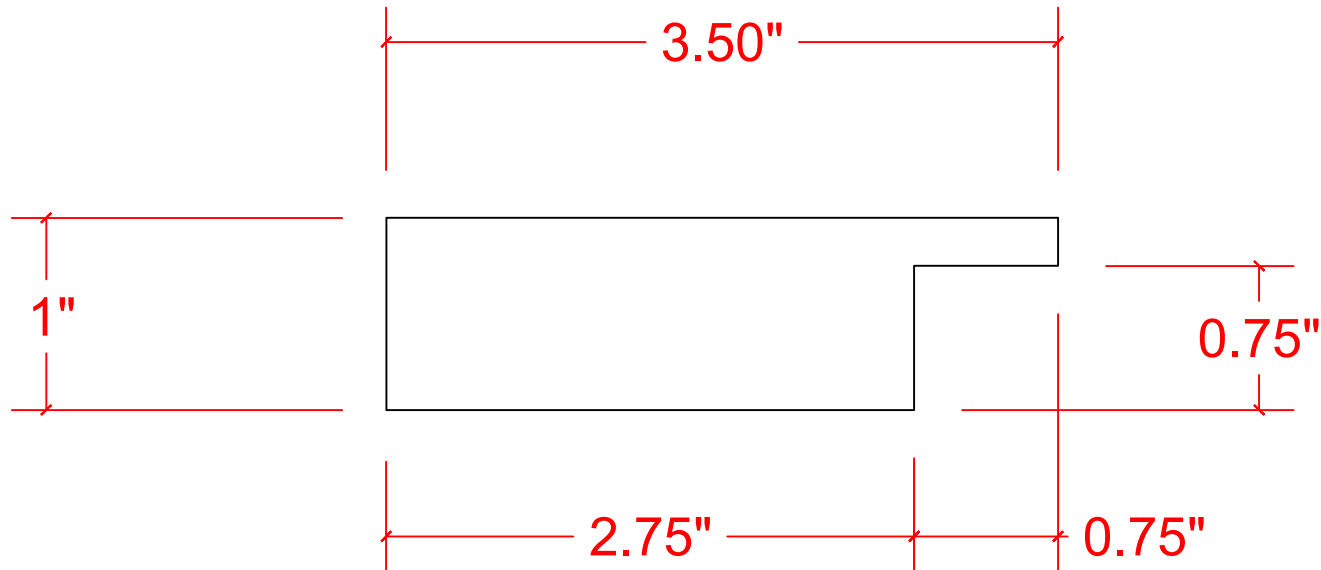

VERSATEX[®]
BUILDING PRODUCTS

VERSATEX Building Products
www.versatex.com
724.857.1111

NOMINAL $\frac{5}{4}$ " X 4"
STANDARD STEALTH

Scale: Full | 1" X 3-1/2"

Part No. STBSM/TR540418