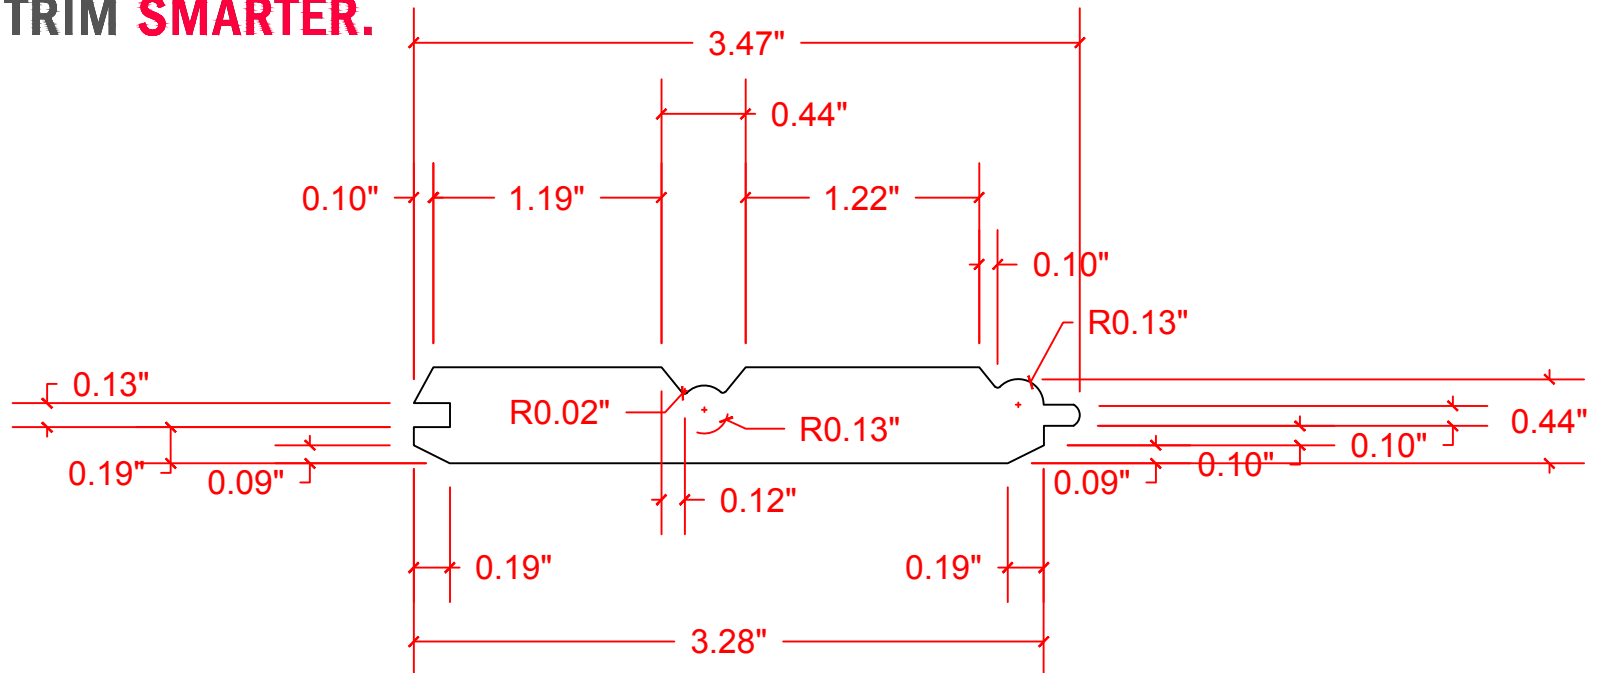

## TRIM BOARD

**TRIM SMARTER.**

VERSATEX Building Products, LLC  
[www.versatex.com](http://www.versatex.com)  
 724.857.1111

$\frac{1}{2}$ " x 4" BEADBOARD

Scale: Full

ACTUAL  
 $\frac{1}{2}$ " X 3-1/2"

Part No. BBSM120418