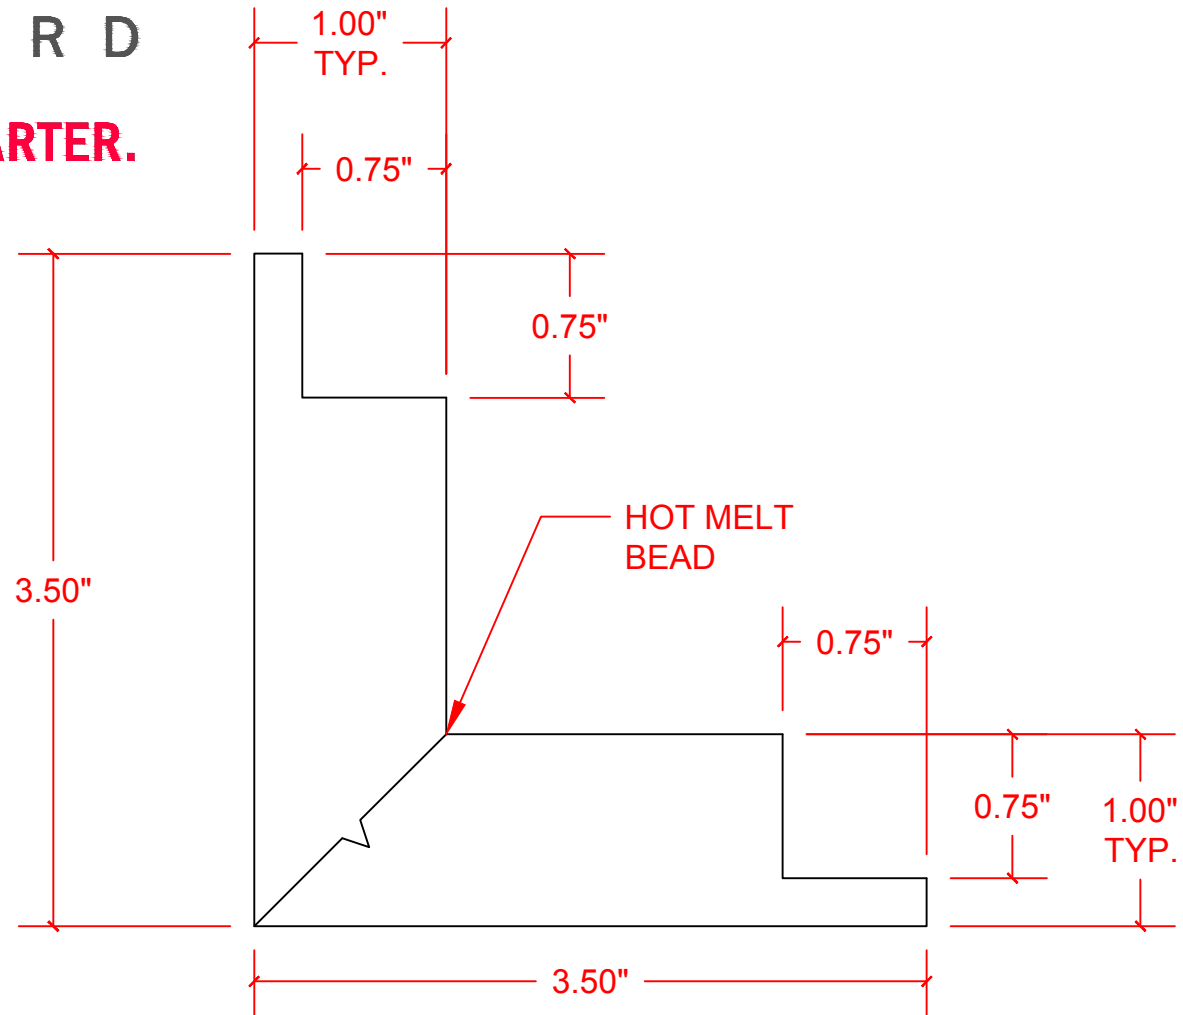

## TRIM BOARD

### TRIM SMARTER.

VERSATEX Building Products, LLC

[www.versatex.com](http://www.versatex.com)

724.857.1111

NOMINAL  $\frac{5}{4}$ " X 4" STEALTH CORNER

Scale: 1"=1'

ACTUAL  
1" X 3-1/2"

Part No. SCRSM/TR540410/20