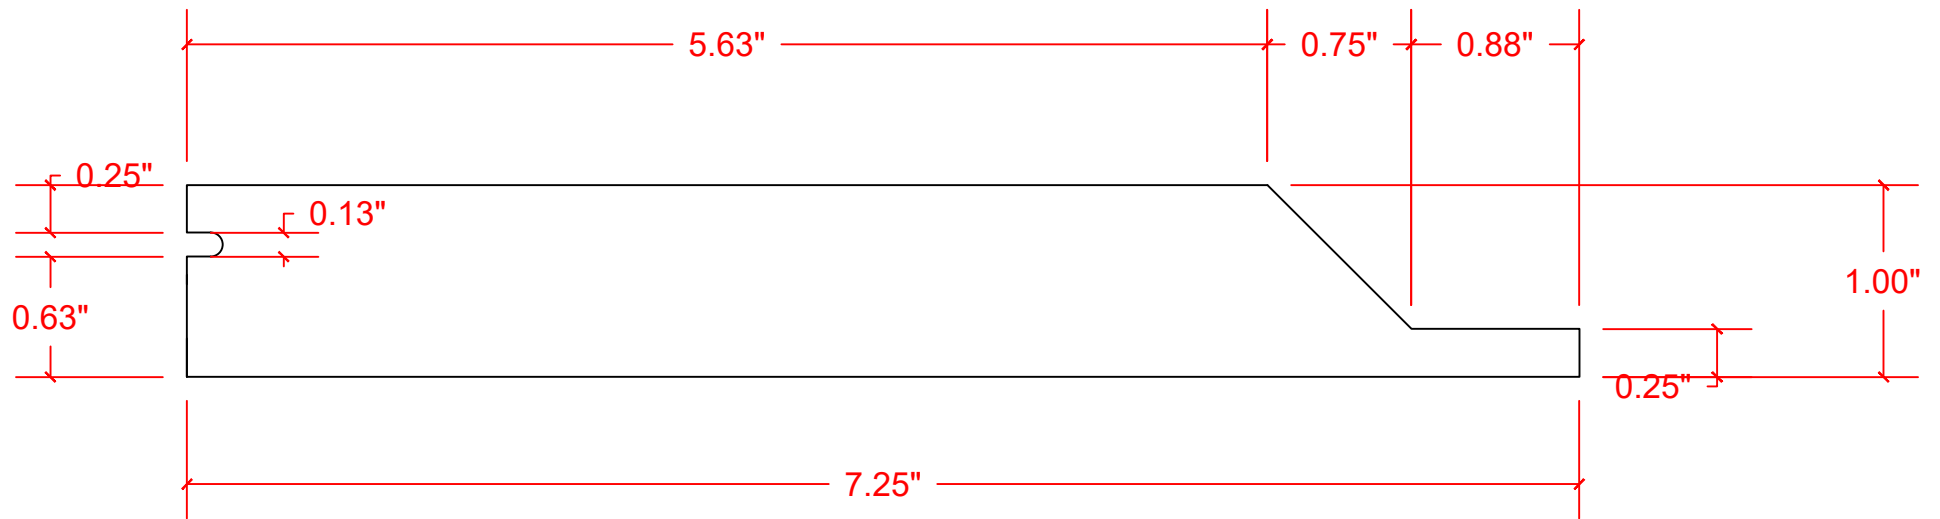

VERSATEX[®]

BUILDING PRODUCTS

VERSATEX Building Products
www.versatex.com
724.857.1111

NOMINAL $\frac{5}{4}$ " X 8" SKIRTBOARD

Scale: Full

ACTUAL
1" X 7-1/4"

Part No. SSBSM/TR540818