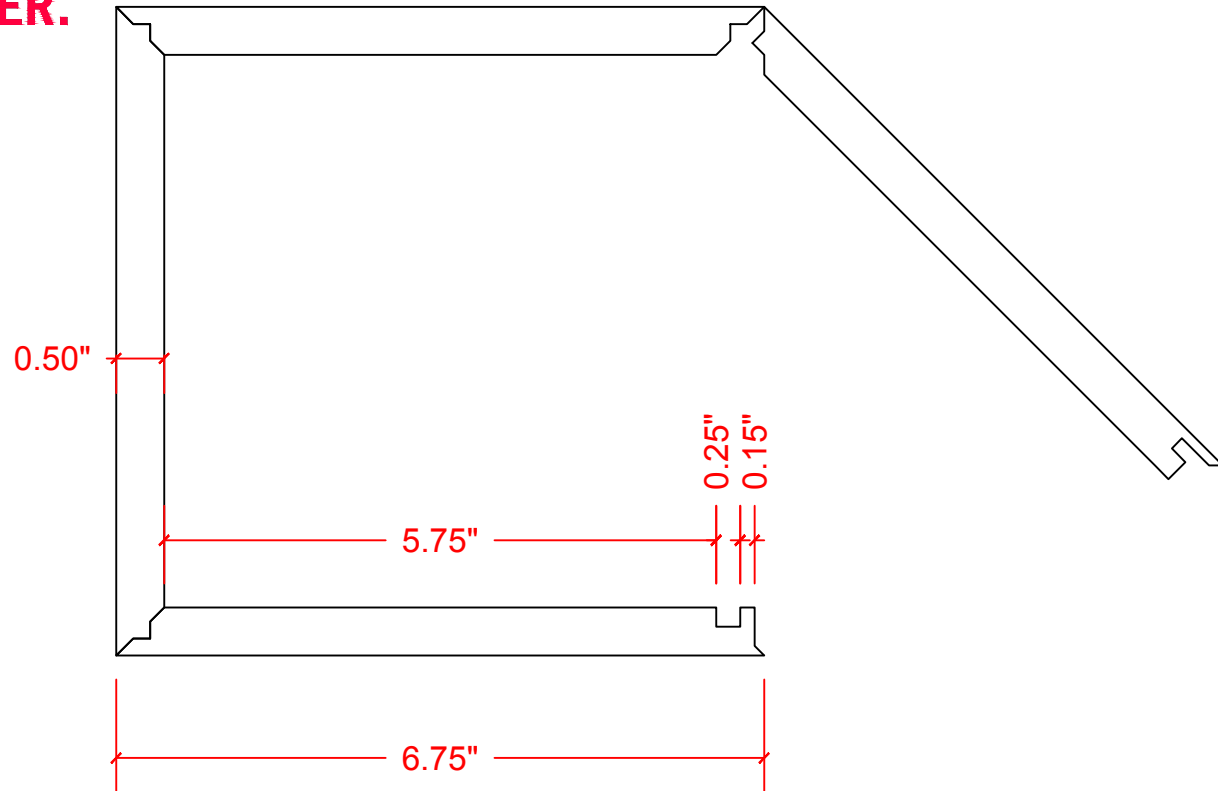

VERSATEX[®]

TRIM BOARD

AVAILABLE IN 8'6" AND 10' LENGTHS

TRIM SMARTER.

VERSATEX Building Products, LLC
www.versatex.com
724.857.1111

NOMINAL 6" X 6" VERSAWRAP

Scale: 6"=1' ACTUAL INSIDE
5-3/4" X 5-3/4"

Part No. VW060686/10