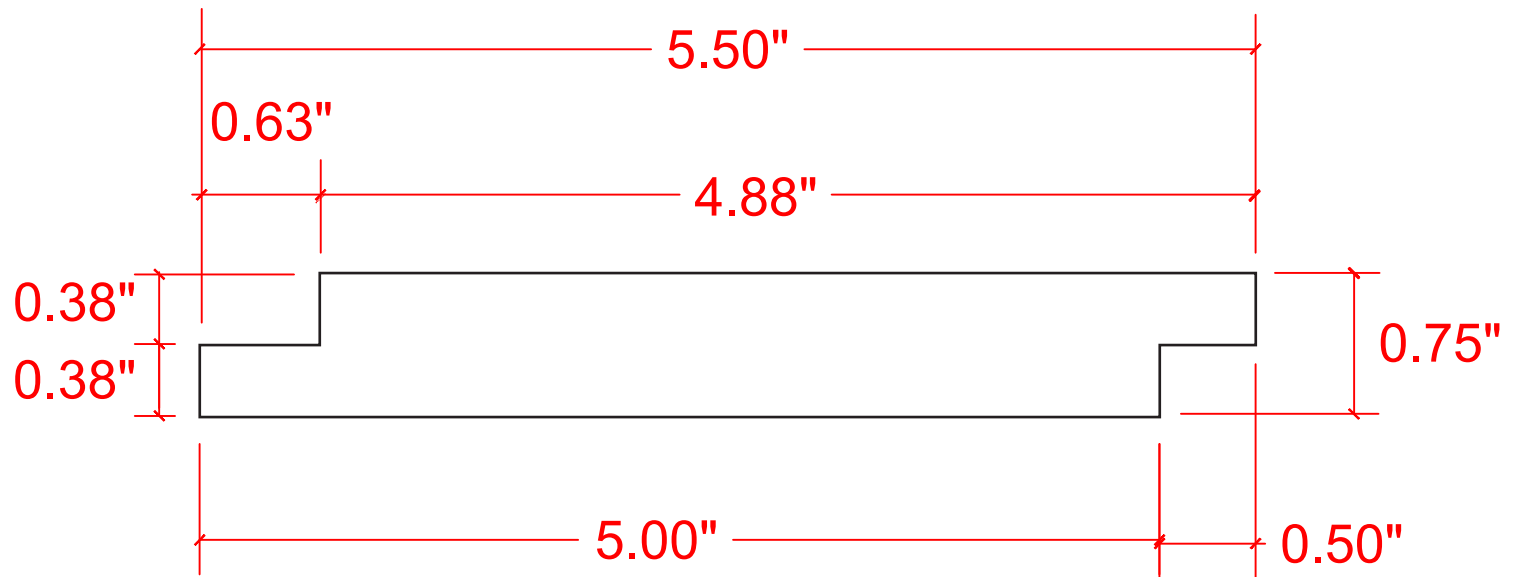

VERSATEX
BUILDING PRODUCTS

VERSATEX Building Products
www.versatex.com
724.857.1111

Nominal 1" X 6" Shiplap

Scale: Full | 3/4" X 5-1/2"

Part No. SLNGSM010618