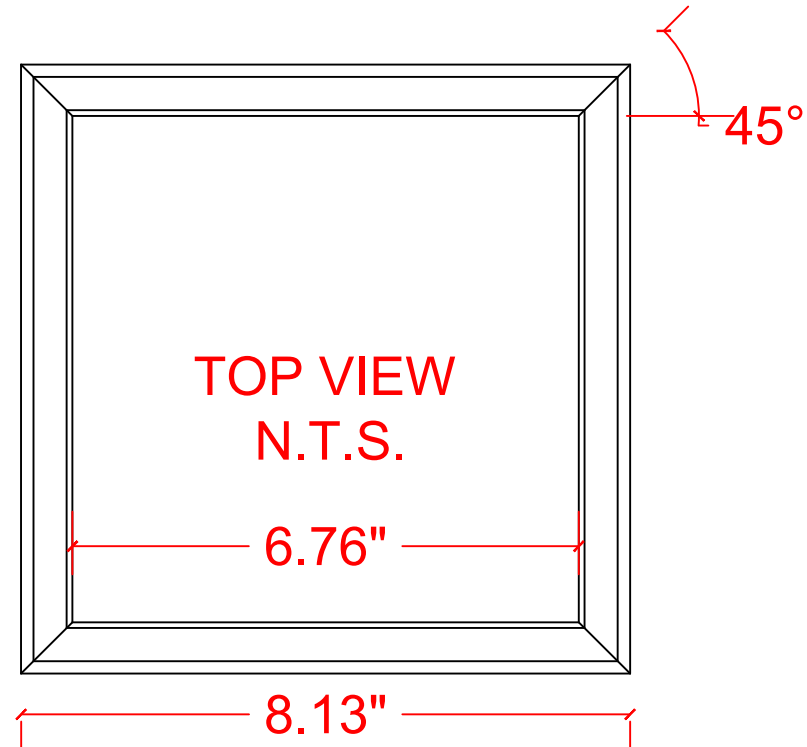

# VERSATEX®

TRIM BOARD

TRIM SMARTER.

NOTE:  
KIT CONSISTS OF:  
4-BASE CAP PIECES AS SHOWN  
4- CONNECTORS

VERSATEX Building Products, LLC  
www.versatex.com  
724.857.1111

BASE CAP MOULDING KIT FOR 6"  
VERSAWRAP

Scale: 6"=1' ACTUAL INSIDE  
6-3/4" X 6-3/4"

Part No. VM6"TRIMKITBASE

Scale: FULL ACTUAL INSIDE  
6-3/4" X 6-3/4"

Part No. VM6"TRIMKITBASE