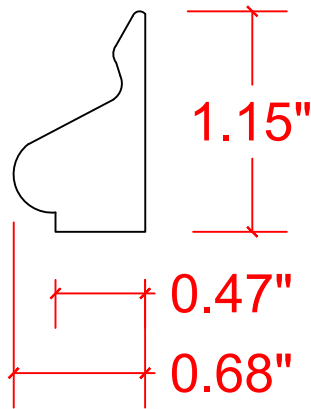

# VERSATEX®

TRIM BOARD

TRIM SMARTER.

NOTE:  
KIT CONSISTS OF:  
4-BASE CAP PIECES AS SHOWN  
4- CONNECTORS

VERSATEX Building Products, LLC  
www.versatex.com  
724.857.1111

BASE CAP MOULDING KIT FOR 6"  
VERSAWRAP

Scale: 6"=1' ACTUAL INSIDE  
6-3/4" X 6-3/4"

Part No. VM6"TRIMKITBASE

Scale: FULL ACTUAL INSIDE  
6-3/4" X 6-3/4"

Part No. VM6"TRIMKITBASE