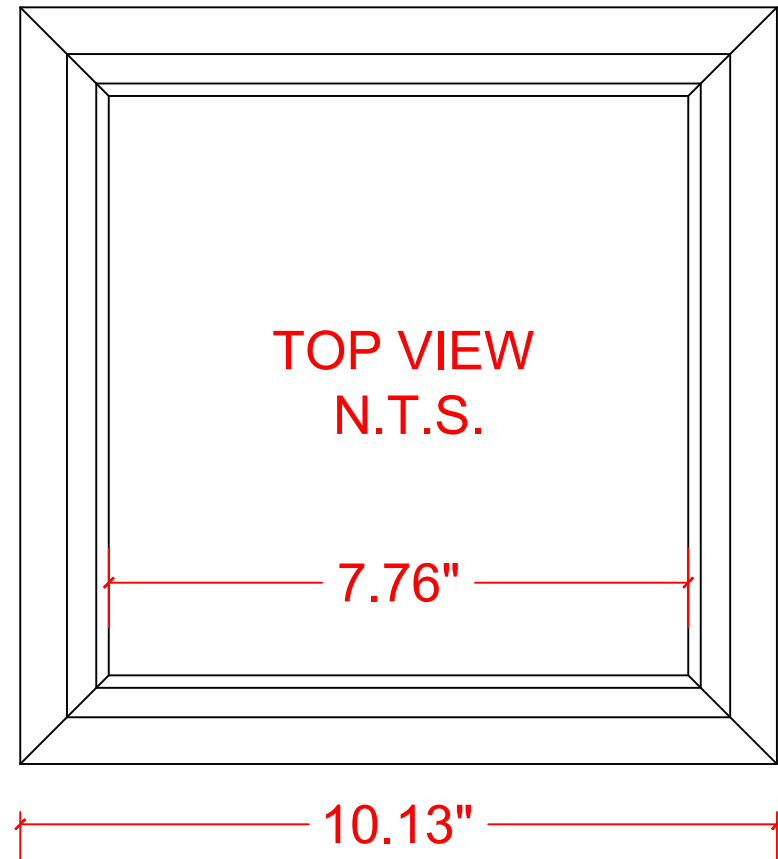

VERSATEX®

TRIM BOARD

TRIM SMARTER.

NOTE:
KIT CONSISTS OF:
4- BED MOULDING PIECES AS SHOWN
4- CONNECTORS

VERSATEX Building Products, LLC
www.versatex.com
724.857.1111

BED MOULD XL KIT FOR
6" ACCENT WRAP

Scale: FULL

ACTUAL INSIDE
7-3/4" X 7-3/4"

Part No. VM6"TRIMKITBEDXL

VERSATEX®

TRIM BOARD

TRIM SMARTER.

NOTE:

KIT CONSISTS OF:

4- BED MOULDING PIECES AS SHOWN

4- CONNECTORS

VERSATEX Building Products, LLC

www.versatex.com

724.857.1111

BED MOULD XL KIT FOR
6" ACCENT WRAP

Scale: 6" = 1'

ACTUAL INSIDE
7-3/4" X 7-3/4"

Part No. VM6"TRIMKITBEDXL