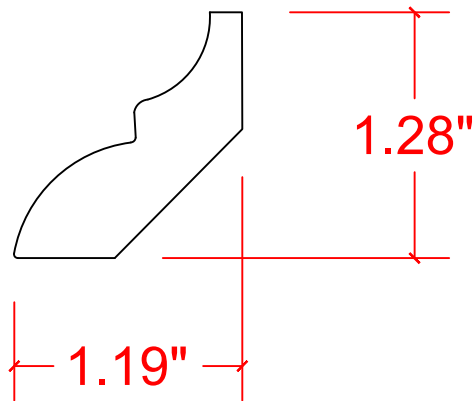

VERSATEX®

TRIM BOARD

TRIM SMARTER.

NOTE:
KIT CONSISTS OF:
4- BED MOULDING PIECES AS SHOWN
4- CONNECTORS

VERSATEX Building Products, LLC
www.versatex.com
724.857.1111

BED MOULD XL KIT FOR
6" ACCENT WRAP

Scale: FULL

ACTUAL INSIDE
7-3/4" X 7-3/4"

Part No. VM6"TRIMKITBEDXL

VERSATEX®

TRIM BOARD

TRIM SMARTER.

NOTE:

KIT CONSISTS OF:

4- BED MOULDING PIECES AS SHOWN

4- CONNECTORS

VERSATEX Building Products, LLC

www.versatex.com

724.857.1111

BED MOULD XL KIT FOR
6" ACCENT WRAP

Scale: 6" = 1'

ACTUAL INSIDE
7-3/4" X 7-3/4"

Part No. VM6"TRIMKITBEDXL