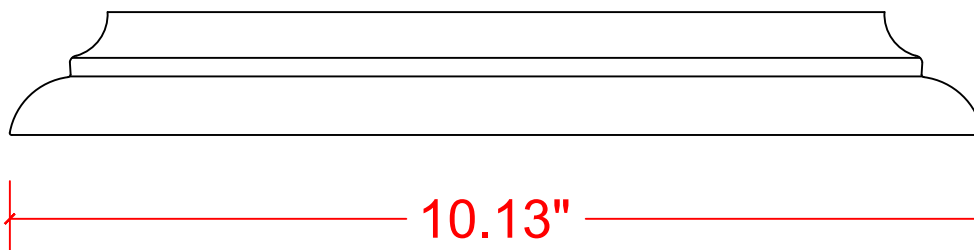

VERSATEX®

TRIM BOARD

TRIM SMARTER.

NOTE:
KIT CONSISTS OF:
4- BED MOULDING PIECES AS SHOWN
4- CONNECTORS

VERSATEX Building Products, LLC
www.versatex.com
724.857.1111

BED MOULD XL KIT FOR
6" ACCENT WRAP

Scale: FULL

ACTUAL INSIDE
7-3/4" X 7-3/4"

Part No. VM6"TRIMKITBEDXL

VERSATEX®

TRIM BOARD

TRIM SMARTER.

NOTE:

KIT CONSISTS OF:

4- BED MOULDING PIECES AS SHOWN

4- CONNECTORS

VERSATEX Building Products, LLC

www.versatex.com

724.857.1111

BED MOULD XL KIT FOR
6" ACCENT WRAP

Scale: 6" = 1'

ACTUAL INSIDE
7-3/4" X 7-3/4"

Part No. VM6"TRIMKITBEDXL