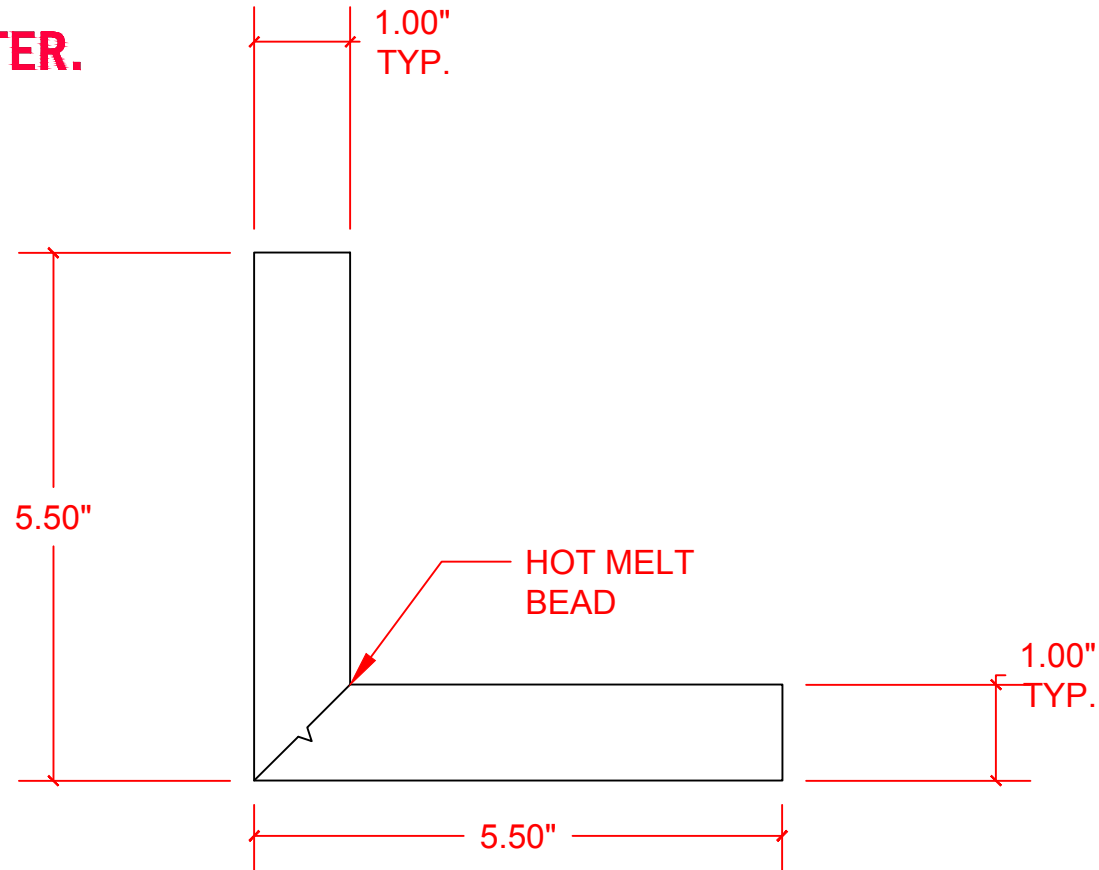

# VERSATEX®

TRIM BOARD

TRIM SMARTER.

VERSATEX Building Products, LLC  
www.versatex.com  
724.857.1111

NOMINAL  $\frac{5}{4}$ " X 6" CORNER

Scale: 6"=1'

ACTUAL  
1" X 5-1/2"

Part No. CRSM/TR540610/20