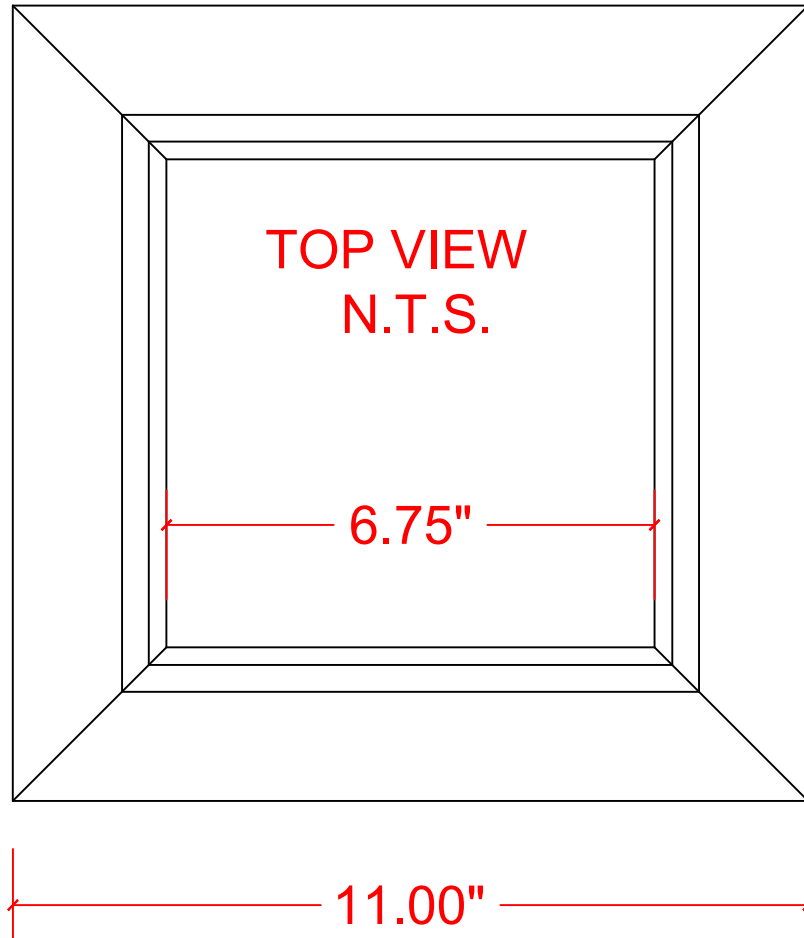

VERSATEX®

TRIM BOARD

TRIM SMARTER.

NOTE:
KIT CONSISTS OF:
4-CROWN MOULDING PIECES AS SHOWN
4-CONNECTORS

VERSATEX Building Products, LLC
www.versatex.com
724.857.1111

CROWN MOULDING KIT FOR
6" VERSAWRAP

Scale: FULL ACTUAL INSIDE
6-3/4" X 6-3/4"

Scale: 6"=1' ACTUAL INSIDE
6-3/4" X 6-3/4"

Part No. VM6"TRIMKITCROWN