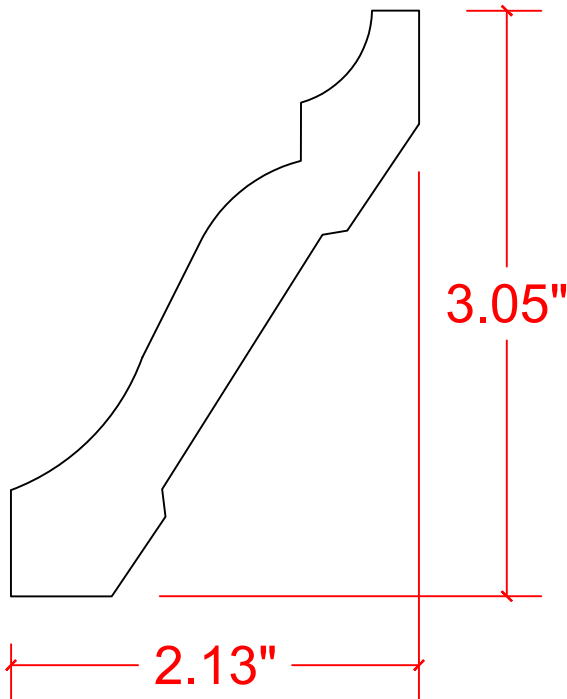

VERSATEX®

TRIM BOARD

TRIM SMARTER.

NOTE:
KIT CONSISTS OF:
4-CROWN MOULDING PIECES AS SHOWN
4-CONNECTORS

VERSATEX Building Products, LLC
www.versatex.com
724.857.1111

CROWN MOULDING KIT FOR
6" VERSAWRAP

Scale: FULL ACTUAL INSIDE
6-3/4" X 6-3/4"

Part No. VM6"TRIMKITCROWN

VERSATEX®

TRIM BOARD

TRIM SMARTER.

NOTE:
KIT CONSISTS OF:
4-CROWN MOULDING PIECES AS SHOWN
4-CONNECTORS

VERSATEX Building Products, LLC
www.versatex.com
724.857.1111

CROWN MOULDING KIT FOR
6" VERSAWRAP

Scale: 6"=1' ACTUAL INSIDE
6-3/4" X 6-3/4"

Part No. VM6"TRIMKITCROWN