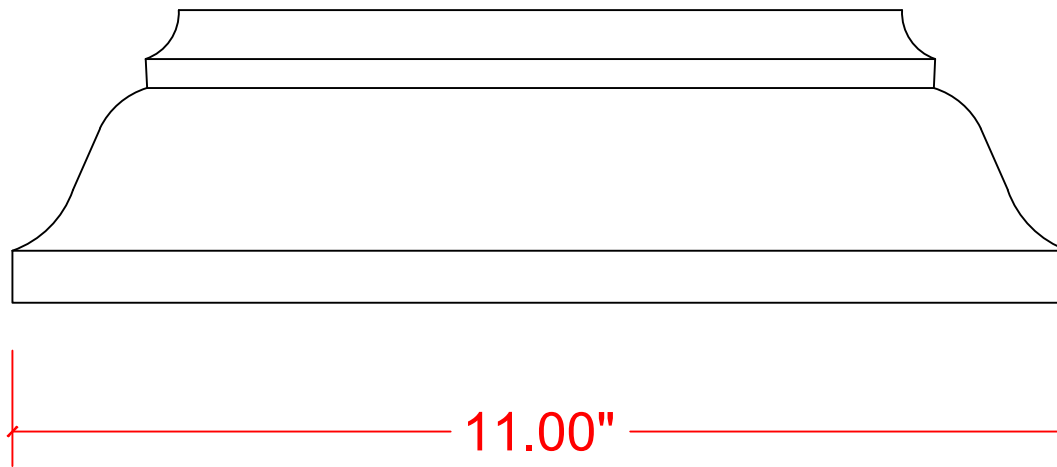

VERSATEX®

TRIM BOARD

TRIM SMARTER.

NOTE:
KIT CONSISTS OF:
4-CROWN MOULDING PIECES AS SHOWN
4-CONNECTORS

VERSATEX Building Products, LLC
www.versatex.com
724.857.1111

CROWN MOULDING KIT FOR
6" VERSAWRAP

Scale: FULL ACTUAL INSIDE
6-3/4" X 6-3/4"

Part No. VM6"TRIMKITCROWN

VERSATEX®

TRIM BOARD

TRIM SMARTER.

NOTE:
KIT CONSISTS OF:
4-CROWN MOULDING PIECES AS SHOWN
4-CONNECTORS

VERSATEX Building Products, LLC
www.versatex.com
724.857.1111

CROWN MOULDING KIT FOR
6" VERSAWRAP

Scale: 6"=1' ACTUAL INSIDE
6-3/4" X 6-3/4"

Part No. VM6"TRIMKITCROWN