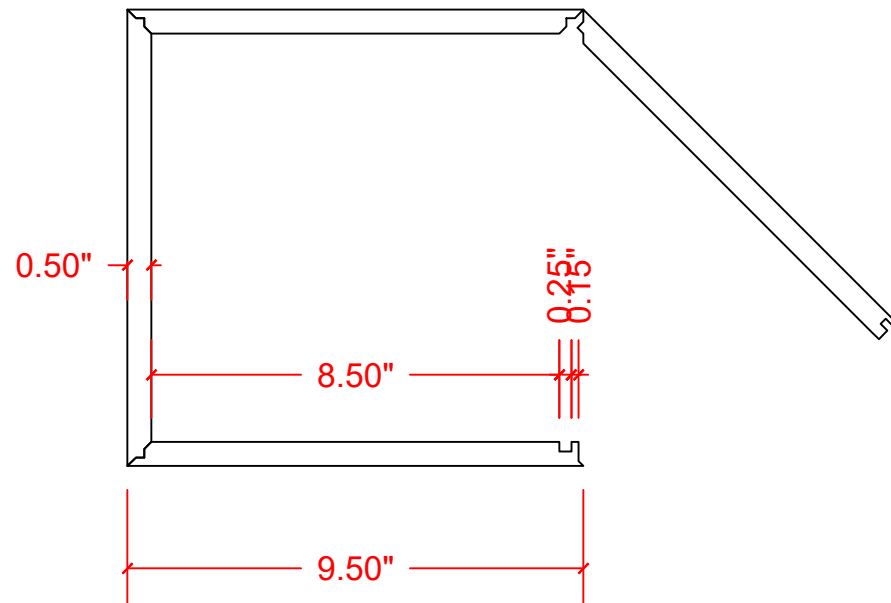

VERSATEX[®]

TRIM BOARD

TRIM SMARTER.

VERSATEX Building Products, LLC
www.versatex.com
724.857.1111

NOMINAL 8" X 8" VERSAWRAP

Scale: 6"=1' ACTUAL INSIDE
8-1/2" X 8-1/2"

Part No. VW080886/10