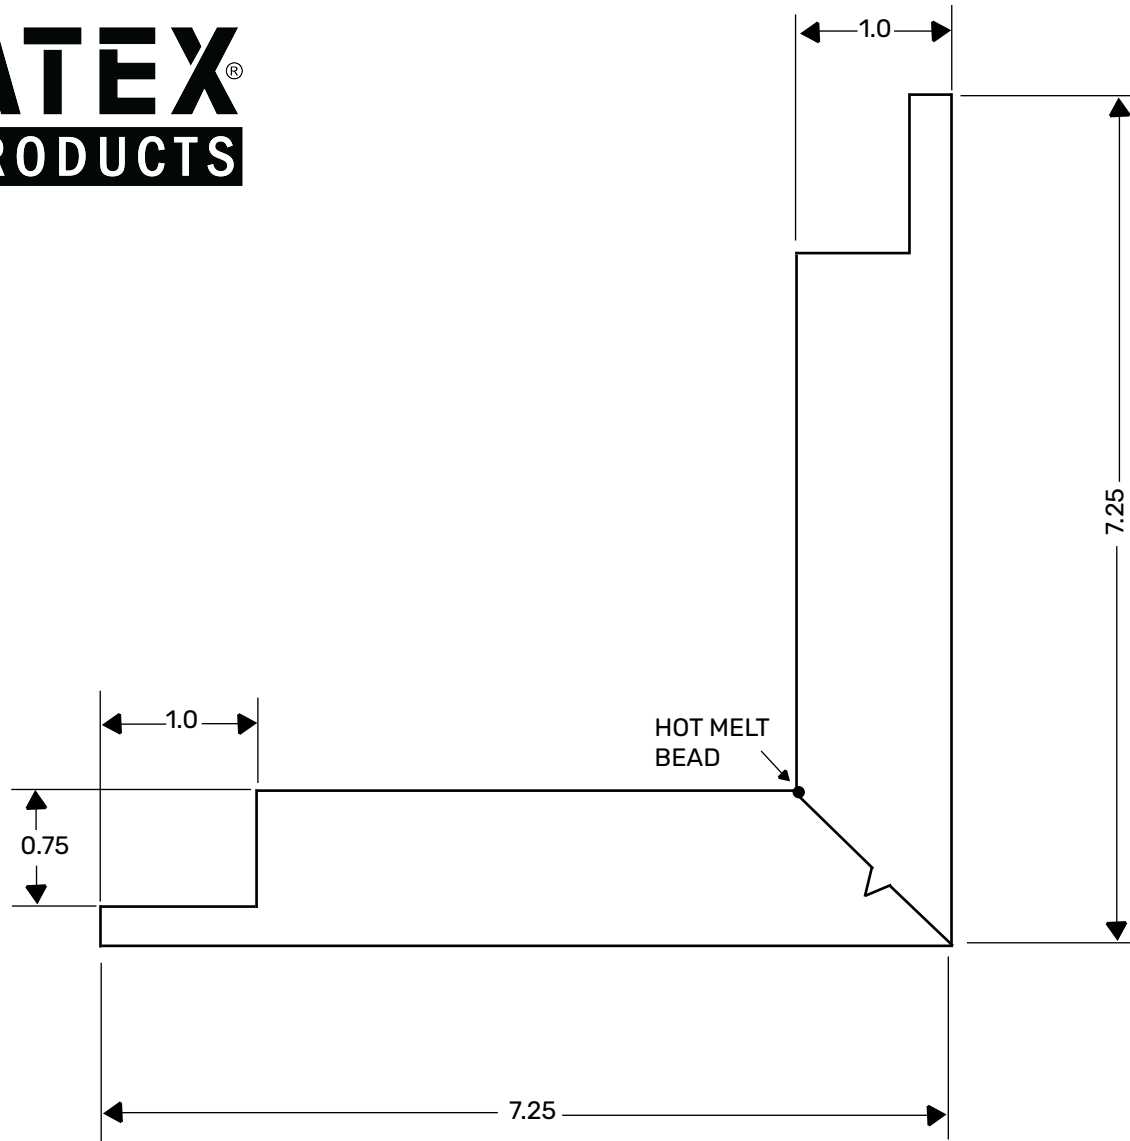

# VERSATEX<sup>®</sup>

**BUILDING PRODUCTS**

VERSATEX Building Products  
www.versatex.com  
724.857.1111

NOMINAL 5/4" X 8"  
STEALTH CORNER

Scale: NTS Actual:  
1" X 7 1/4"

Part NO. SCRSM/TR5408