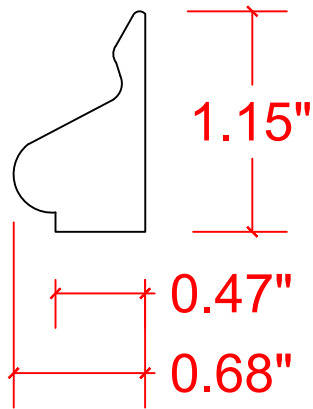

# VERSATEX®

TRIM BOARD

TRIM SMARTER.

NOTE:  
KIT CONSISTS OF:  
4-BASE CAP PIECES AS SHOWN  
4- CONNECTORS

VERSATEX Building Products, LLC  
www.versatex.com  
724.857.1111

BASE CAP MOULDING KIT FOR 8"  
VERSAWRAP

Scale: FULL ACTUAL INSIDE  
9-1/2" X 9-1/2"

Part No. VM8"TRIMKITBASE