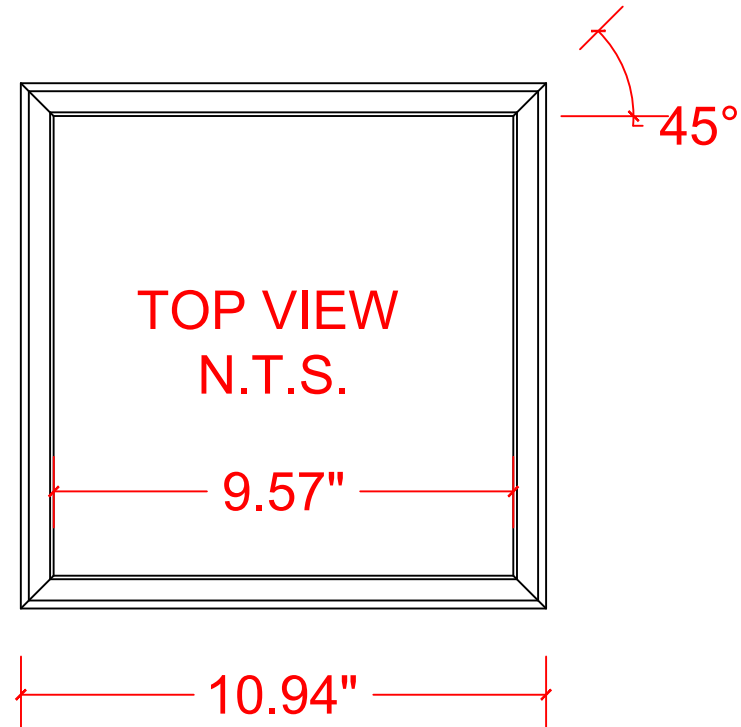

# VERSATEX®

TRIM BOARD

TRIM SMARTER.

NOTE:  
KIT CONSISTS OF:  
4-BASE CAP PIECES AS SHOWN  
4- CONNECTORS

VERSATEX Building Products, LLC  
www.versatex.com  
724.857.1111

BASE CAP MOULDING KIT FOR 8"  
VERSAWRAP

Scale: FULL ACTUAL INSIDE  
9-1/2" X 9-1/2"

Part No. VM8"TRIMKITBASE