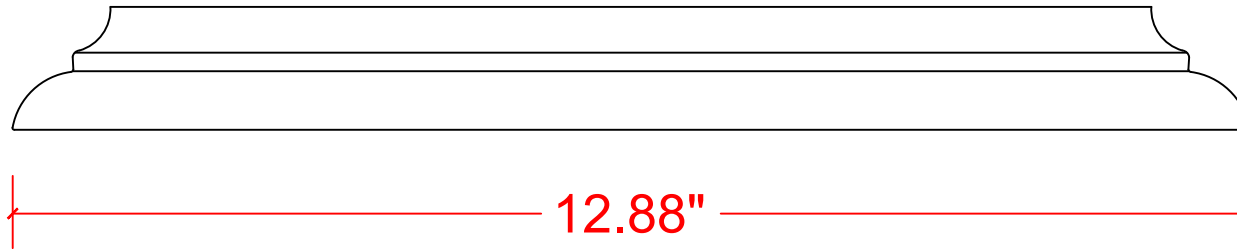

VERSATEX®

TRIM BOARD

TRIM SMARTER.

NOTE:
KIT CONSISTS OF:
4- BED MOULDING PIECES AS SHOWN
4- CONNECTORS

VERSATEX Building Products, LLC
www.versatex.com
724.857.1111

BED MOULD XL KIT FOR
8" ACCENT WRAP

Scale: FULL

ACTUAL INSIDE
10-1/2" X 10-1/2"

Part No. VM8"TRIMKITBEDXL

VERSATEX®

TRIM BOARD

TRIM SMARTER.

NOTE:

KIT CONSISTS OF:

4- BED MOULDING PIECES AS SHOWN