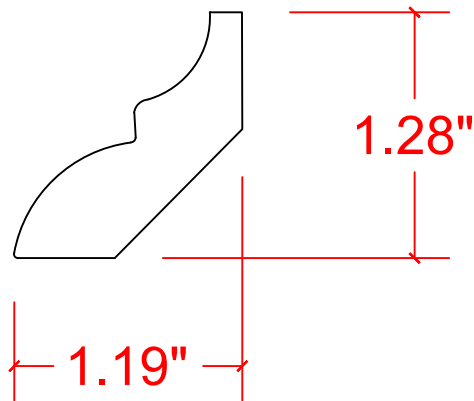

VERSATEX®

TRIM BOARD

TRIM SMARTER.

NOTE:
KIT CONSISTS OF:
4- BED MOULDING PIECES AS SHOWN
4- CONNECTORS

VERSATEX Building Products, LLC
www.versatex.com
724.857.1111

BED MOULD XL KIT FOR
8" ACCENT WRAP

Scale: FULL

ACTUAL INSIDE
10-1/2" X 10-1/2"

Part No. VM8"TRIMKITBEDXL

VERSATEX®

TRIM BOARD

TRIM SMARTER.

NOTE:

KIT CONSISTS OF:

4- BED MOULDING PIECES AS SHOWN

4- CONNECTORS

VERSATEX Building Products, LLC

www.versatex.com

724.857.1111

BED MOULD XL KIT FOR
8" ACCENT WRAP

Scale: 6"=1'

ACTUAL INSIDE
10-1/2" X 10-1/2"

Part No. VM8"TRIMKITBEDXL