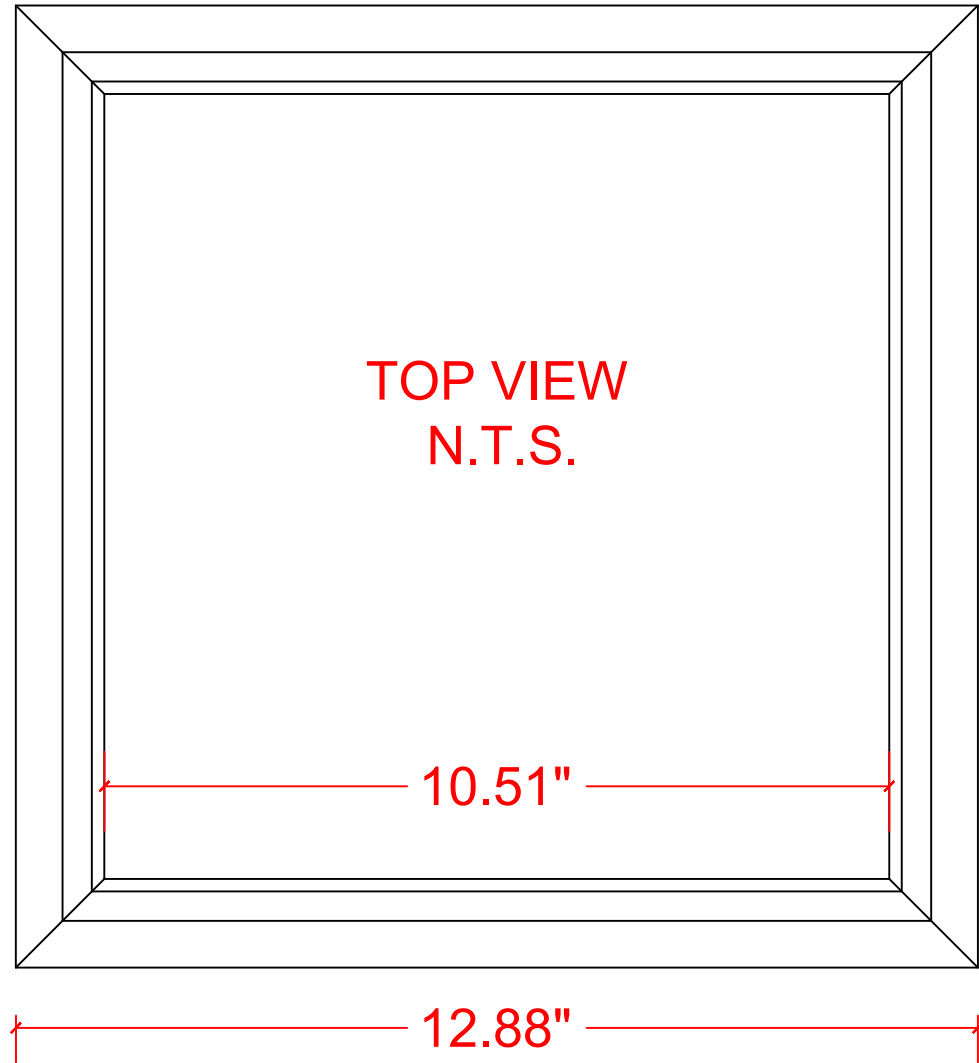

VERSATEX®

TRIM BOARD

TRIM SMARTER.

NOTE:
KIT CONSISTS OF:
4- BED MOULDING PIECES AS SHOWN
4- CONNECTORS

VERSATEX Building Products, LLC
www.versatex.com
724.857.1111

BED MOULD XL KIT FOR
8" ACCENT WRAP

Scale: FULL

ACTUAL INSIDE
10-1/2" X 10-1/2"

Part No. VM8"TRIMKITBEDXL

VERSATEX®

TRIM BOARD

TRIM SMARTER.

NOTE:

KIT CONSISTS OF:

4- BED MOULDING PIECES AS SHOWN

4- CONNECTORS

VERSATEX Building Products, LLC

www.versatex.com

724.857.1111

BED MOULD XL KIT FOR
8" ACCENT WRAP

Scale: 6"=1'

ACTUAL INSIDE
10-1/2" X 10-1/2"

Part No. VM8"TRIMKITBEDXL