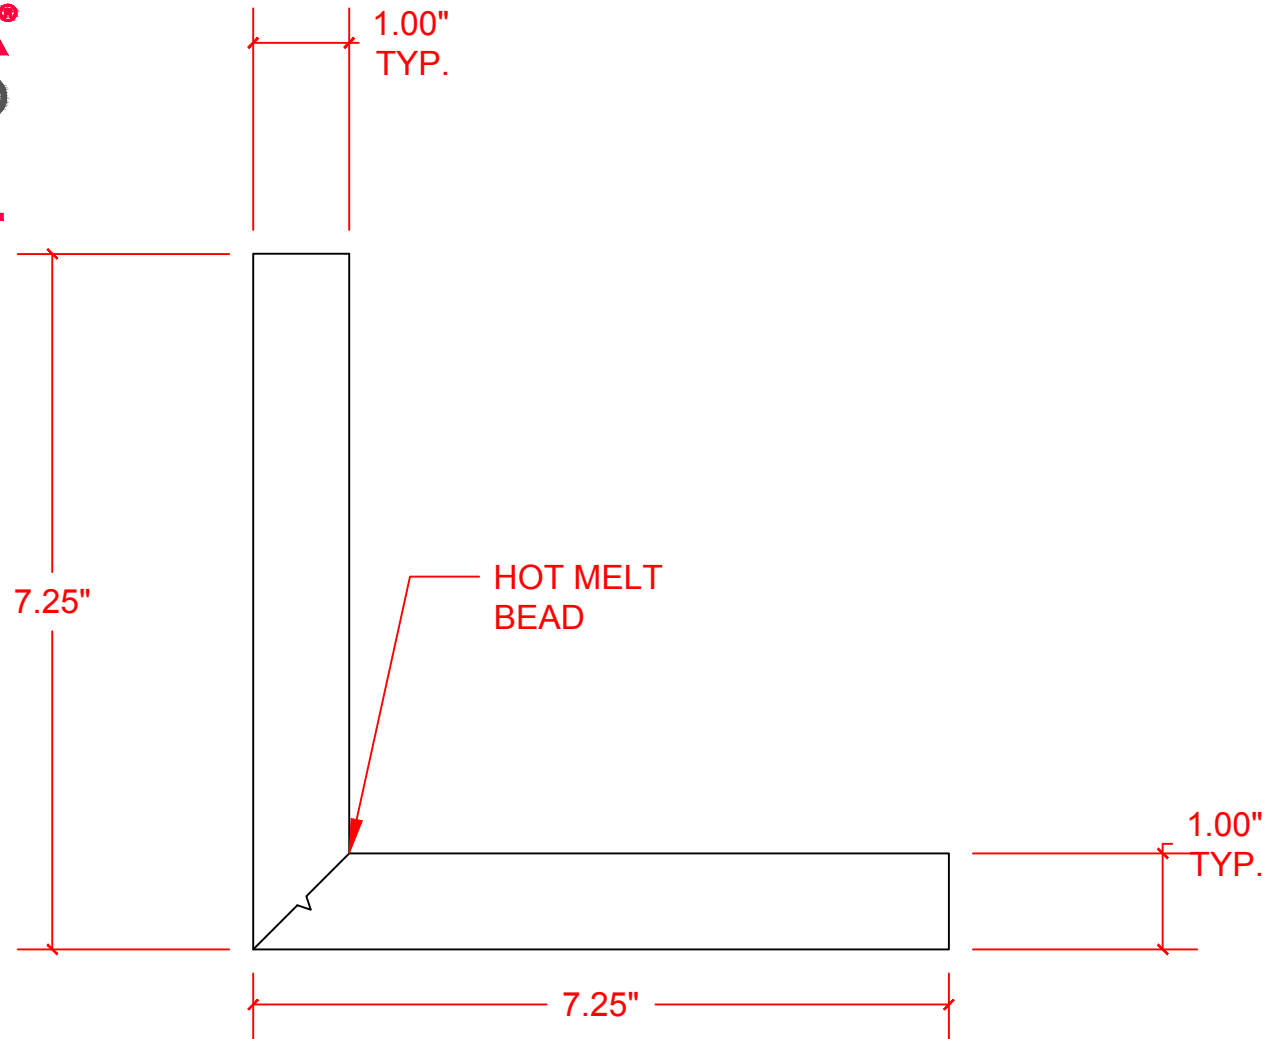

# VERSATEX®

TRIM BOARD

TRIM SMARTER.

VERSATEX Building Products, LLC  
www.versatex.com  
724.857.1111

NOMINAL  $\frac{5}{4}$ " X 8" CORNER

Scale: 6"=1'

ACTUAL  
1" X 7-1/4"

Part No. CRSM/TR540810/20