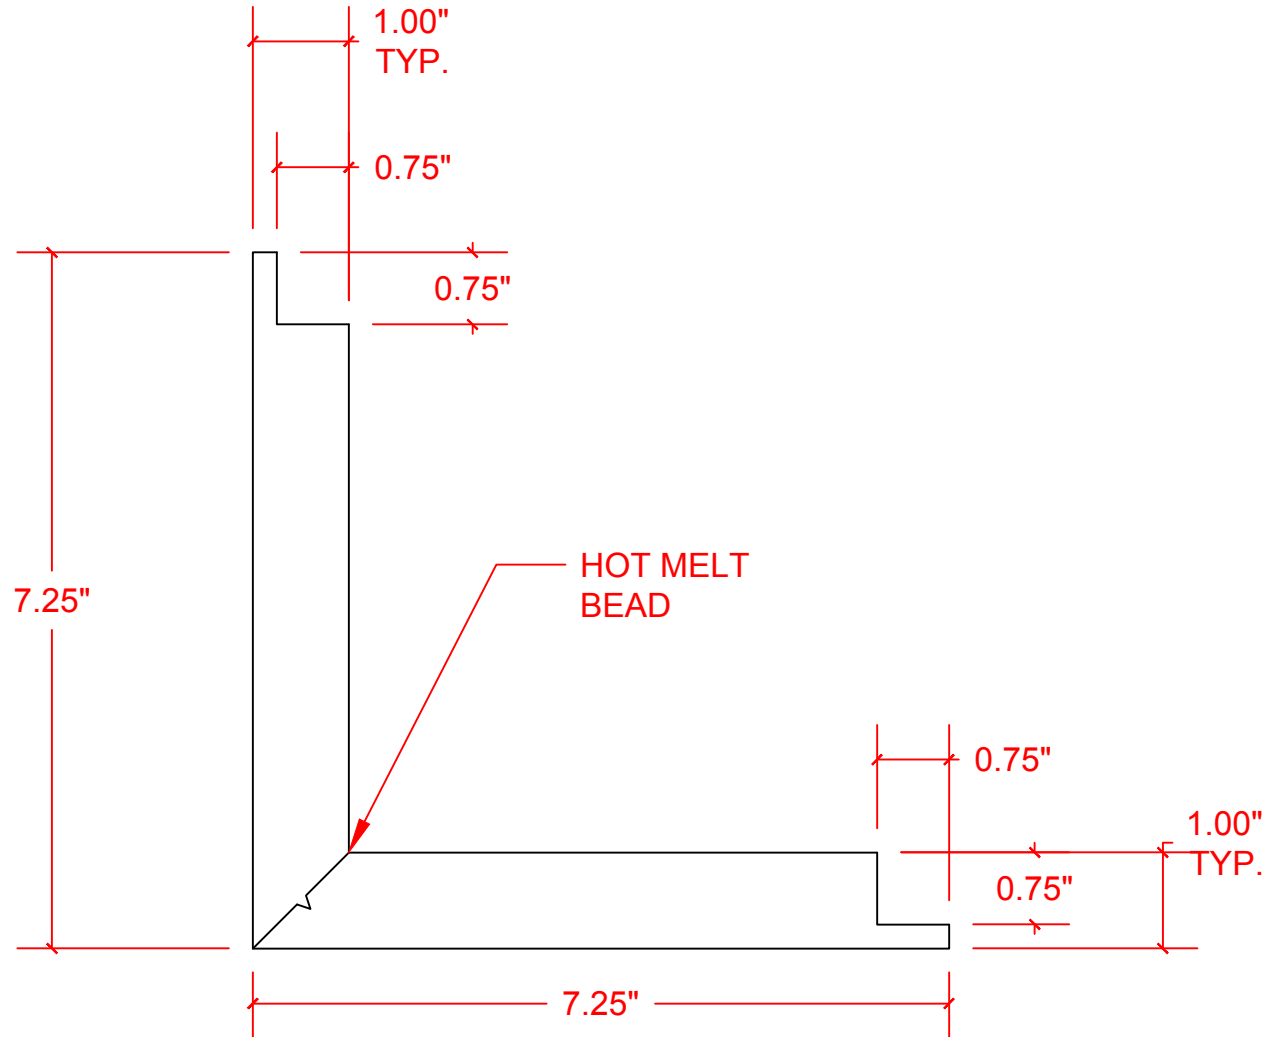

# VERSATEX® TRIM BOARD

TRIM SMARTER.

VERSATEX Building Products, LLC  
www.versatex.com  
724.857.1111

NOMINAL  $\frac{5}{4}$ " X 8" STEALTH CORNER

Scale: 6"=1'

ACTUAL  
1" X 7-1/4"

Part No. SCRSM/TR540810/20