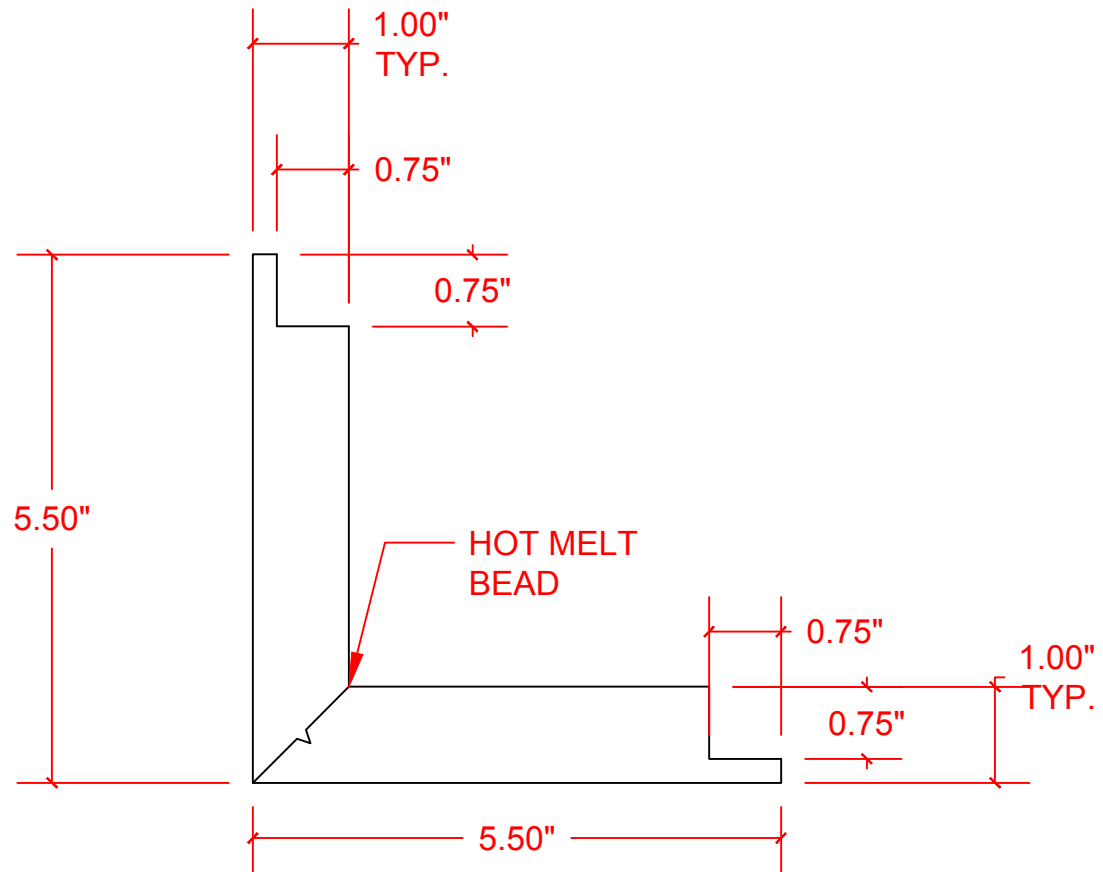

VERSATEX® TRIM BOARD

TRIM SMARTER.

VERSATEX Building Products, LLC
www.versatex.com
724.857.1111

NOMINAL $\frac{5}{4}$ " X 6" STEALTH CORNER

Scale: 6"=1'

ACTUAL
1" X 5-1/2"

Part No. SCRSM/TR540610/20