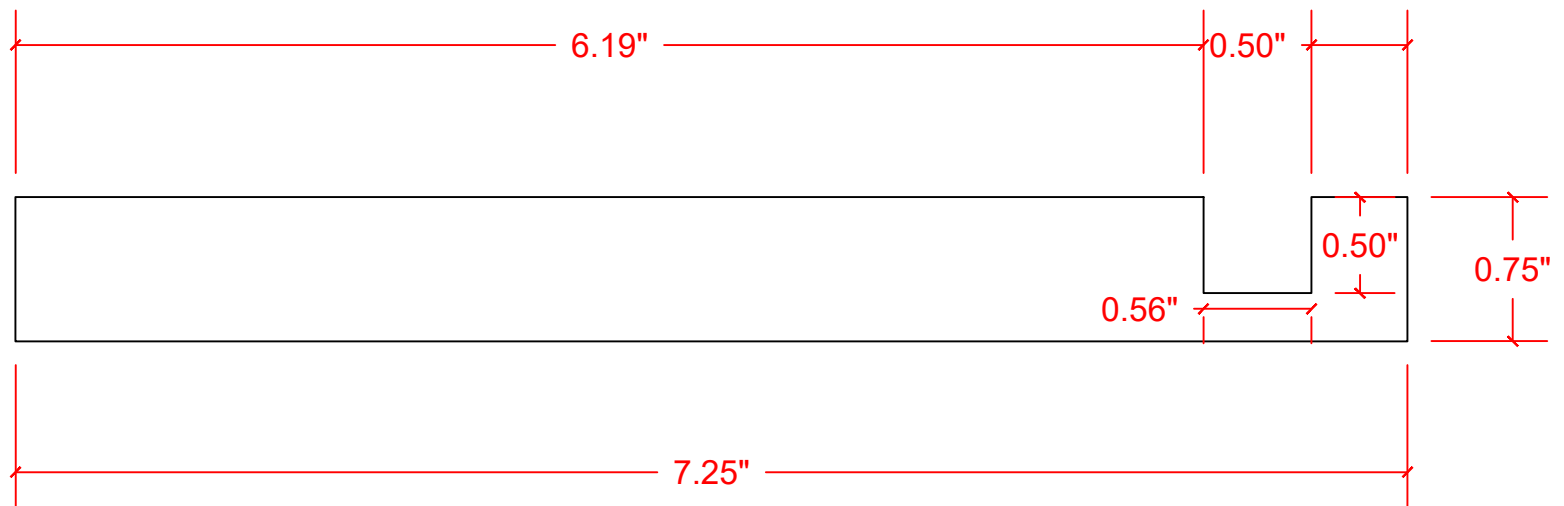

VERSATEX®

TRIM BOARD

TRIM **SMARTER.**

VERSATEX Building Products, LLC
www.versatex.com
724.857.1111

NOMINAL 1" X 8" NOTCHED
FASCIA BOARD

Scale: FULL	ACTUAL $\frac{3}{4}$ " X 7-1/4"
-------------	------------------------------------