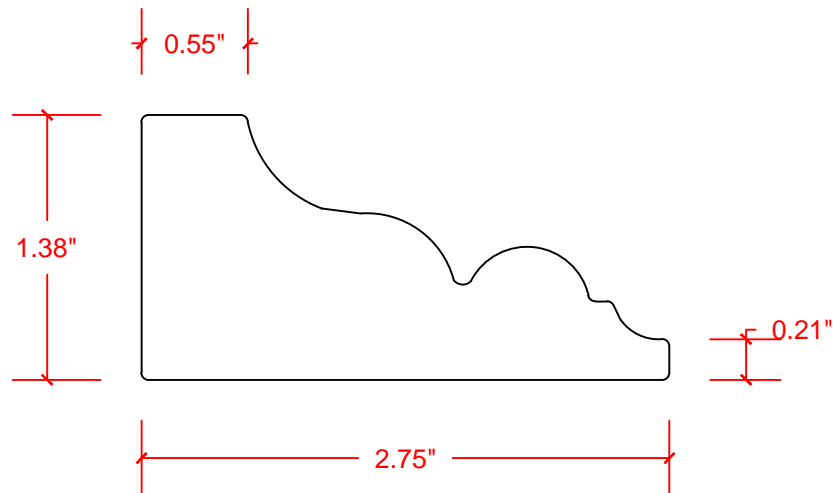

VERSATEX®

TRIM BOARD

TRIM SMARTER.

VERSATEX Building Products, LLC
www.versatex.com
724.857.1111

IMPERIAL RAKE MOULD

Scale: FULL

Part No. VERIR01