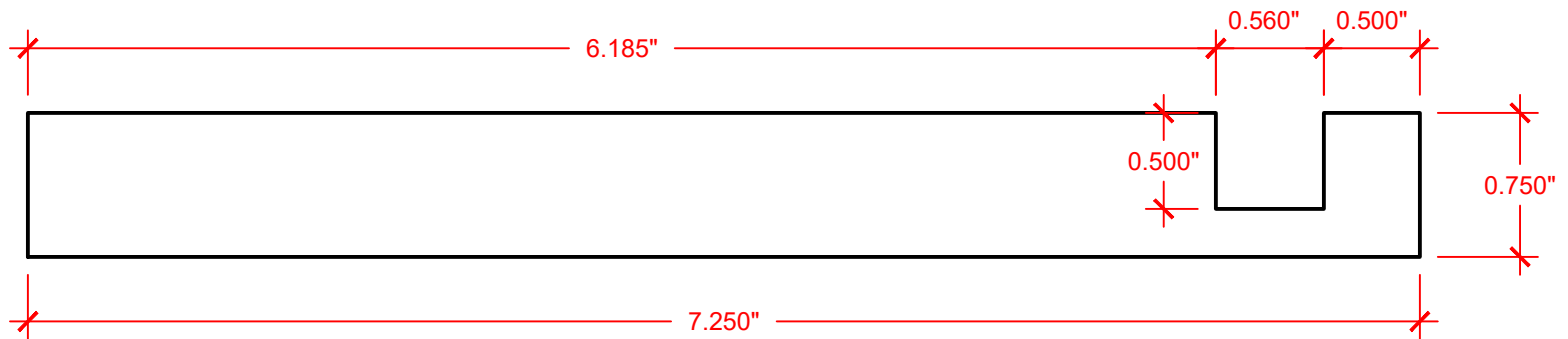

VERSATEX[®]

BUILDING PRODUCTS

PROFILE:

VERSATEX Building Products

www.versatex.com
724.857.1111

REV 7/24

NOMINAL 1" x 8" NOTCHED FASCIA BOARD

Scale: 1" = 1"

Actual: ¾" x 7 ¼"

Part NO. FASM010818