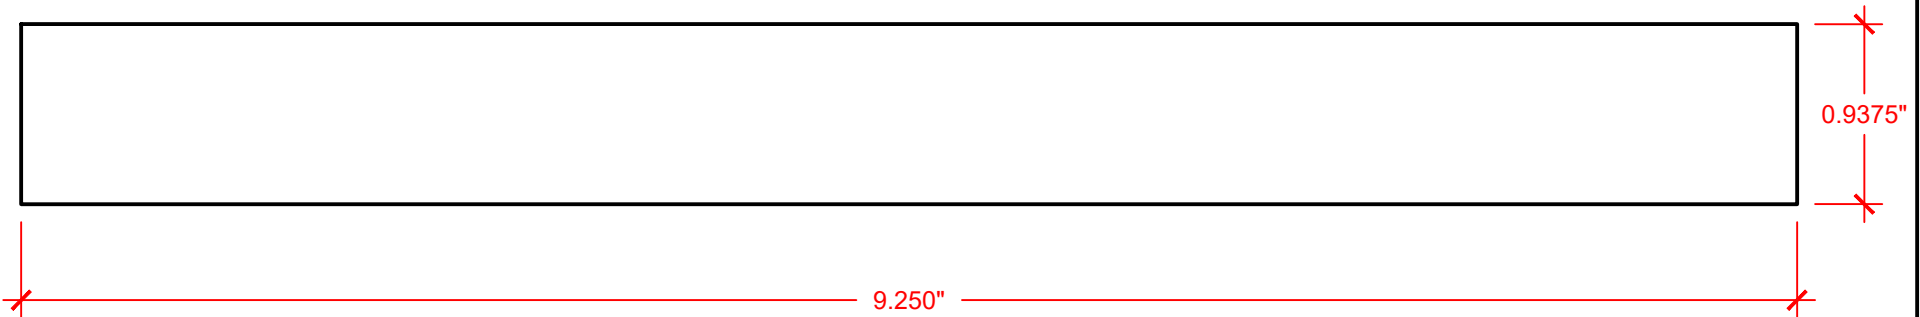

VERSATEX[®]

BUILDING PRODUCTS

PROFILE:

VERSATEX Building Products

www.versatex.com
724.857.1111

REV 7/24

NOMINAL 5/4" X 10" TRIMLAST TRIMBOARD

Scale: 1" = 1"

Actual: $1\frac{5}{16}$ " x $9\frac{1}{4}$ "

Part NO. TLTR541016