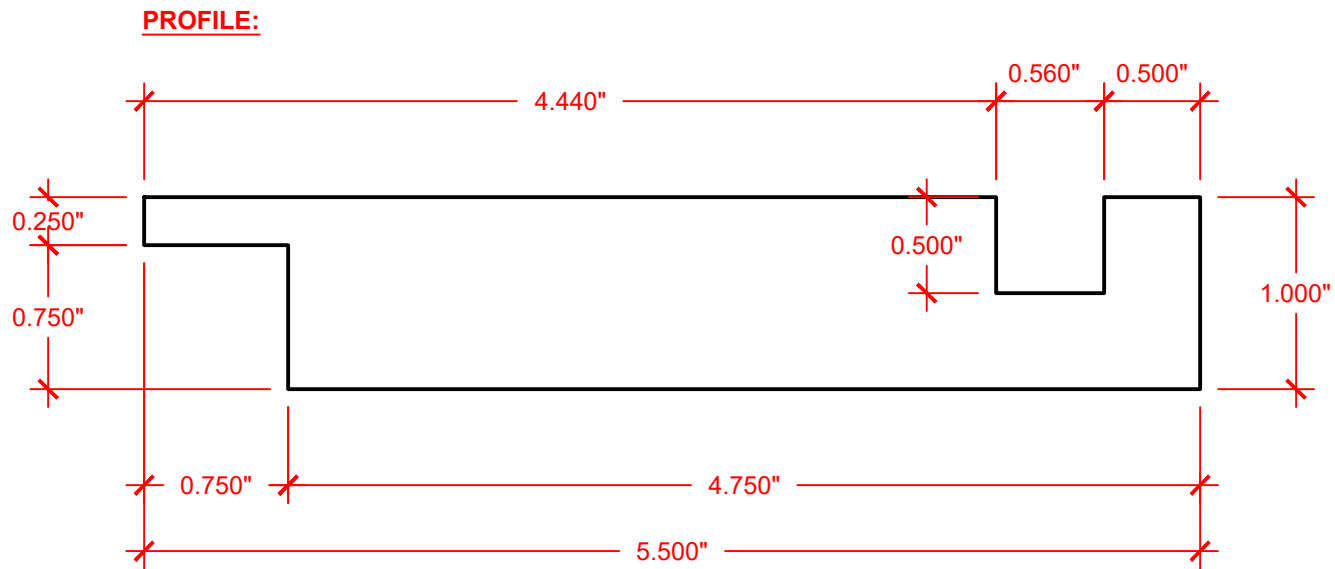

VERSATEX®

BUILDING PRODUCTS

VERSATEX Building Products

www.versatex.com
724.857.1111

REV 7/24

NOMINAL 5/4" x 6" FRIEZE BOARD

Scale: 1" = 1"

Actual: 3/4" x 7 1/2"