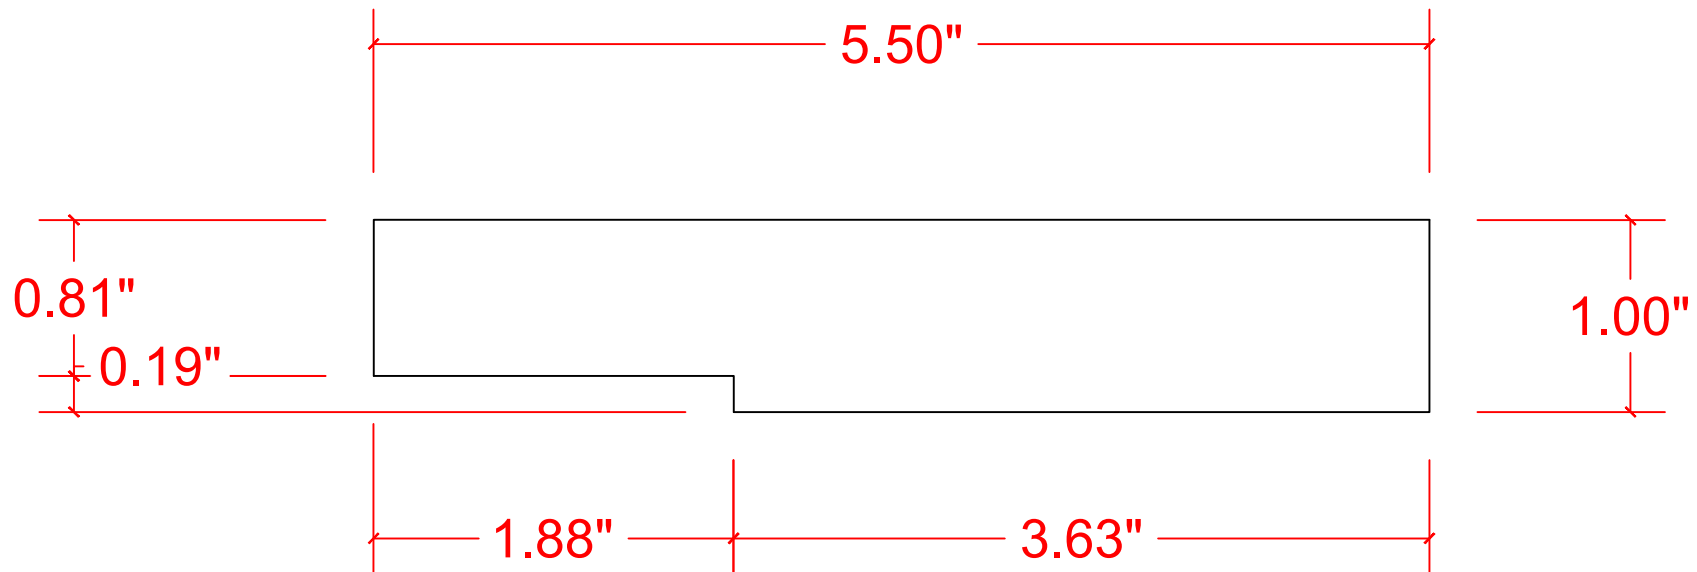

VERSATEX®

TRIM BOARD

TRIM SMARTER.

VERSATEX Building Products, LLC
www.versatex.com
724.857.1111

NOMINAL $\frac{5}{4}$ " X 6"
TRIM WITH FLANGE SLOT

Scale: Full 1" X 5-1/2"

Part No. NFTBSM/TR540618